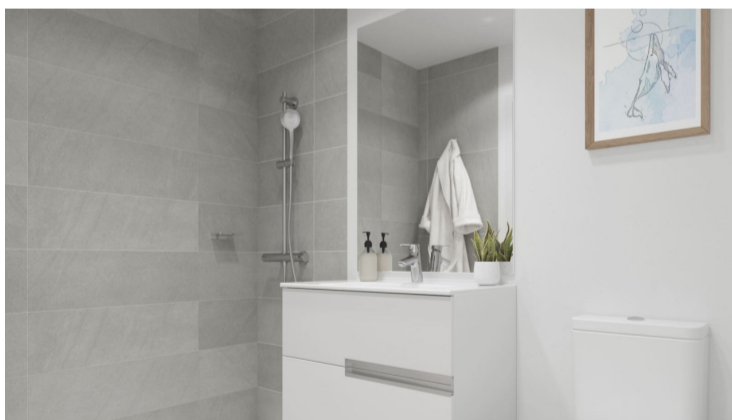

PROPERTY ID: CSW-ONT006

Townhouse for sale in Manilva

€341,000

In an incomparable enclave with magnificent views, Blue Marine is located, a project of 40 semi-detached homes with 3 and 4 bedrooms with large terraces to enjoy incomparable views of the Mediterranean.