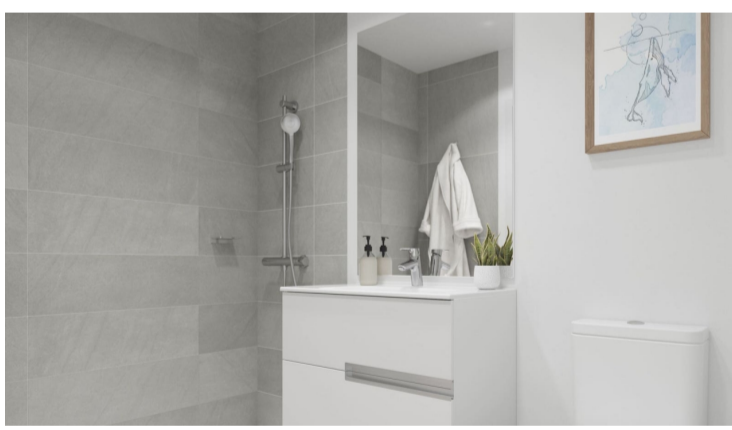

## Townhouse for sale in Manilva

€341,000

In an incomparable enclave with magnificent views, Blue Marine is located, a project of 40 semi-detached homes with 3 and 4 bedrooms with large terraces to enjoy incomparable views of the Mediterranean.