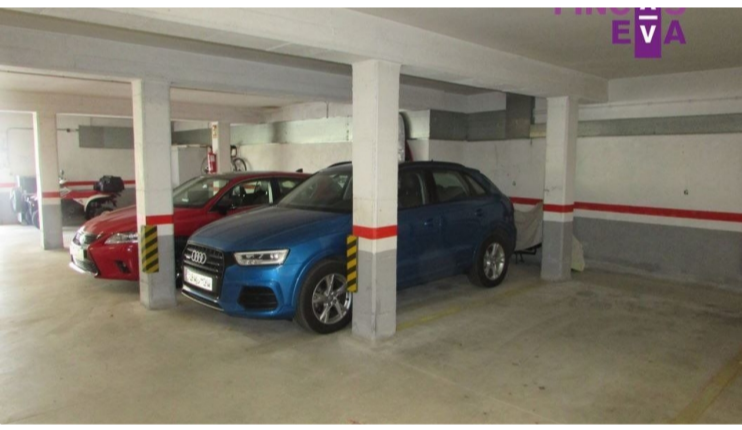

PROPERTY ID: FCE-FE89349/968

**for sale in Altafulla**

€17,500

Parking for sale in Altafulla of 11m2 according to cadastre. It is located in the Munts area, automatic entrance door..

22 m<sup>2</sup>

0

0

0