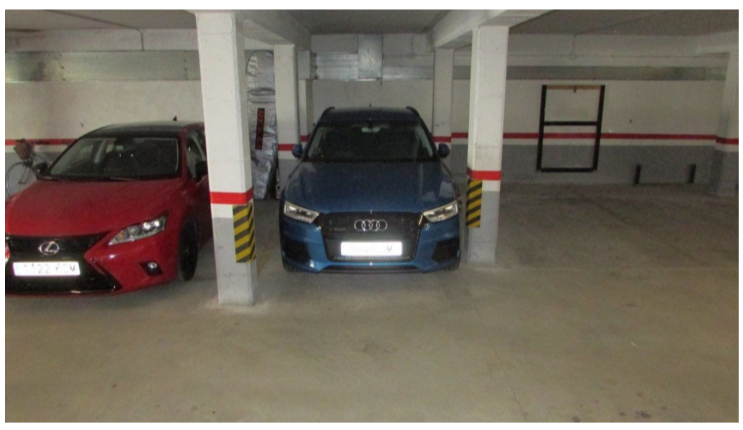

PROPERTY ID: FCE-FE89349/968

**for sale in Altafulla**

€17,500

Parking for sale in Altafulla of 11m2 according to cadastre. It is located in the Munts area, automatic entrance door..

22 m<sup>2</sup>

0

0

0