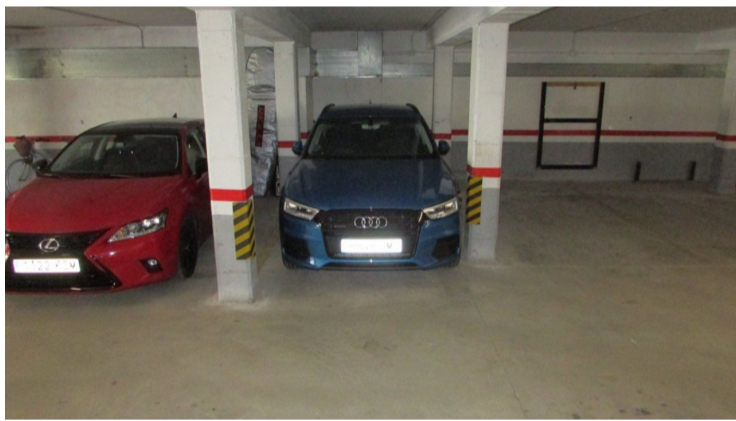

PROPERTY ID: FCE-FE89349/968

for sale in Altafulla

€17,500

Parking for sale in Altafulla of 11m2 according to cadastre. It is located in the Munts area, automatic entrance door..

22 m²

0

0

0