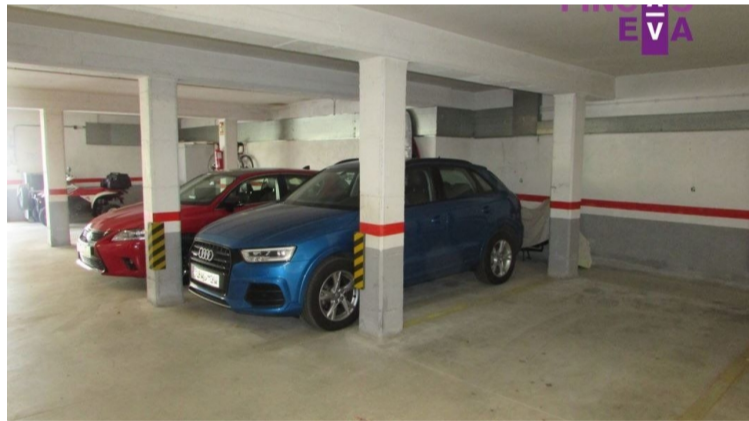

PROPERTY ID: FCE-FE89349/968

for sale in Altafulla

€17,500

Parking for sale in Altafulla of 11m2 according to cadastre. It is located in the Munts area, automatic entrance door..

22 m²

0

0

0