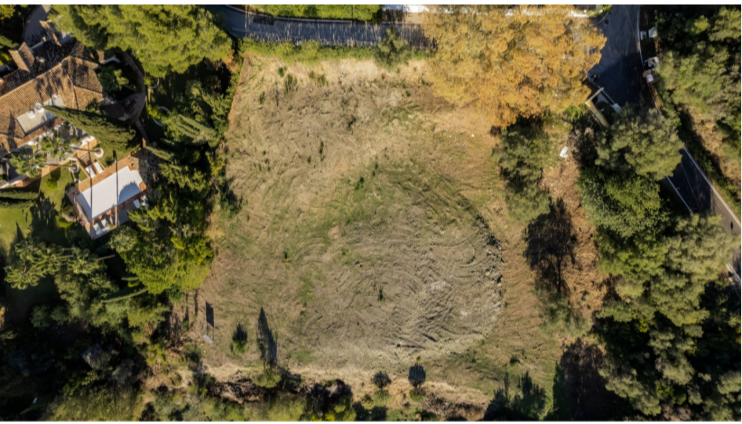

PROPERTY ID: R3473524

Residential Plot for sale in Benahavís

€995,000

Puerto del Almendro - Benahavis

Flat plot situated in an ideal position for people who want the best of two worlds: peace, tranquility and panoramic views over the surrounding landscape with some sea view as well yet a very short distance away from amenities, San Pedro & Puerto Banus.

The urbanization has barriers and camera at the entrance as well...

856 m²

4280

0

0

+34 609 97 72 62

www.homes-abroad.com

info@homes-abroad.com