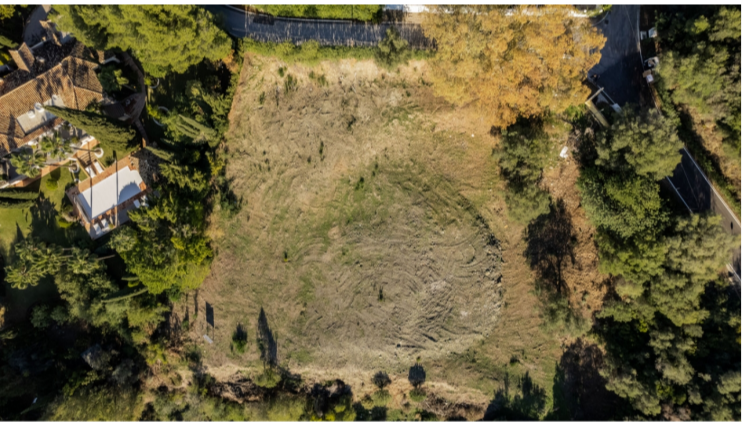

# Residential Plot for sale in Benahavís

€995,000

Puerto del Almendro - Benahavis

Flat plot situated in an ideal position for people who want the best of two worlds: peace, tranquility and panoramic views over the surrounding landscape with some sea view as well yet a very short distance away from amenities, San Pedro & Puerto Banus.