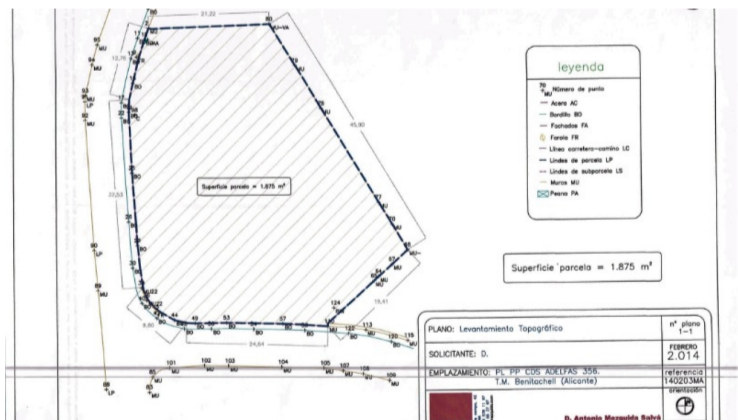

**PROPERTY ID: CPS-CBD1438**

**Plot for sale in Benitachell**

**€196,000**

Large plot with sea views located in the Adelfas zone of Cumbre del Sol in Benitachell, walking distance to the local shopping centre and only a short drive to the local beach Cala Moraig. The plot could be subdivided to provide two separate building plots or kept as a large plot for one large luxury home. There is no builder obligation and both...