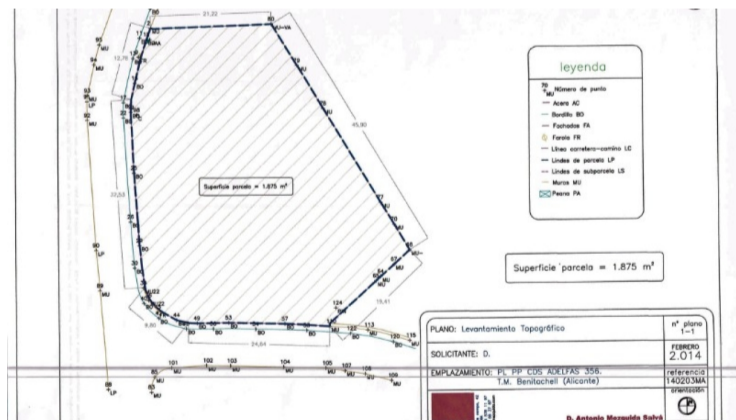

PROPERTY ID: CPS-CBD1438

Plot for sale in Benitachell

€196,000

Large plot with sea views located in the Adelfas zone of Cumbre del Sol in Benitachell, walking distance to the local shopping centre and only a short drive to the local beach Cala Moraig. The plot could be subdivided to provide two separate building plots or kept as a large plot for one large luxury home. There is no builder obligation and both...