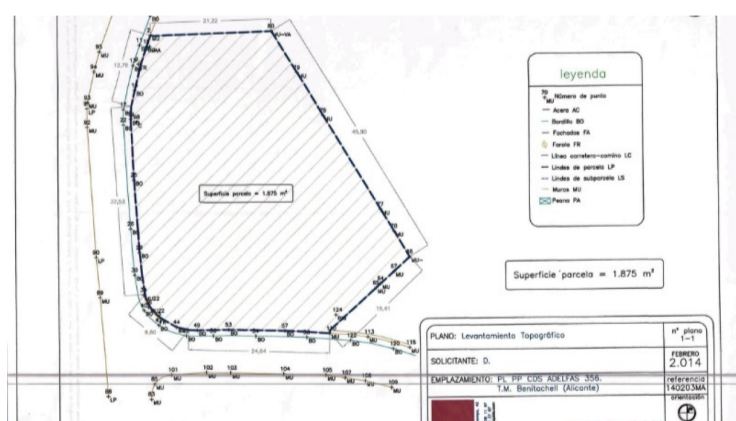

PROPERTY ID: CPS-CBD1438

Plot for sale in Benitachell

€196,000

Large plot with sea views located in the Adelfas zone of Cumbre del Sol in Benitachell, walking distance to the local shopping centre and only a short drive to the local beach Cala Moraig. The plot could be subdivided to provide two separate building plots or kept as a large plot for one large luxury home. There is no builder obligation and both...

 0 m ²	 1875
 0	 0