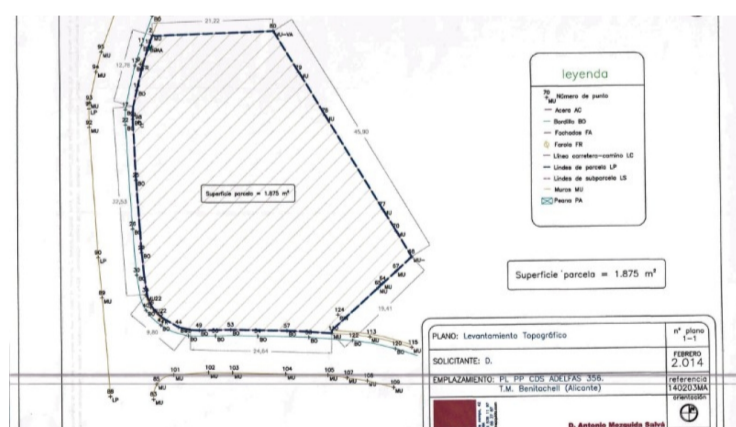

PROPERTY ID: CPS-CBD1438

Plot for sale in Benitachell

€196,000

Large plot with sea views located in the Adelfas zone of Cumbre del Sol in Benitachell, walking distance to the local shopping centre and only a short drive to the local beach Cala Moraig. The plot could be subdivided to provide two separate building plots or kept as a large plot for one large luxury home. There is no builder obligation and both...

Icon of a house with a chimney above the number 0 m².

Icon of a plot layout above the number 1875.

Icon of a bed above the number 0.

Icon of a bathtub above the number 0.