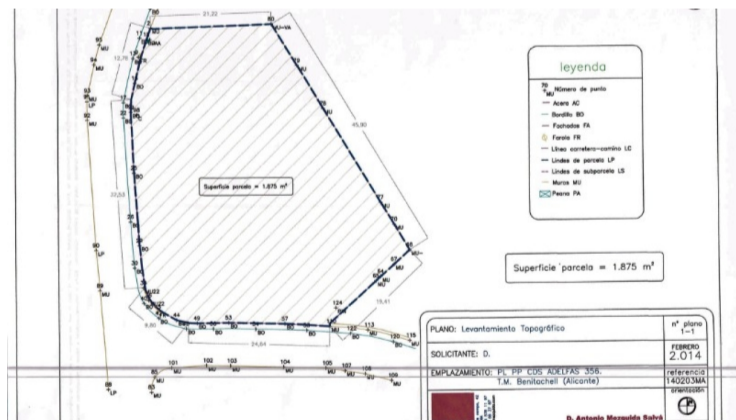

**PROPERTY ID: CPS-CBD1438**

## Plot for sale in Benitachell

€196,000

Large plot with sea views located in the Adelfas zone of Cumbre del Sol in Benitachell, walking distance to the local shopping centre and only a short drive to the local beach Cala Moraig. The plot could be subdivided to provide two separate building plots or kept as a large plot for one large luxury home. There is no builder obligation and both...