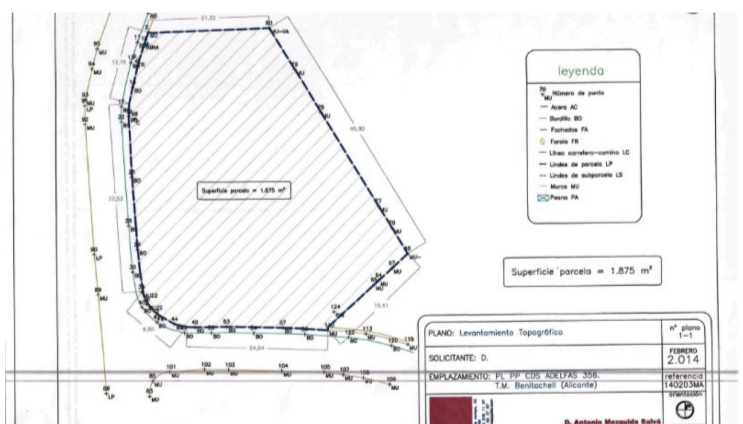

PROPERTY ID: CPS-CBD1438

Plot for sale in Benitachell

€196,000

Large plot with sea views located in the Adelfas zone of Cumbre del Sol in Benitachell, walking distance to the local shopping centre and only a short drive to the local beach Cala Moraig. The plot could be subdivided to provide two separate building plots or kept as a large plot for one large luxury home. There is no builder obligation and both...