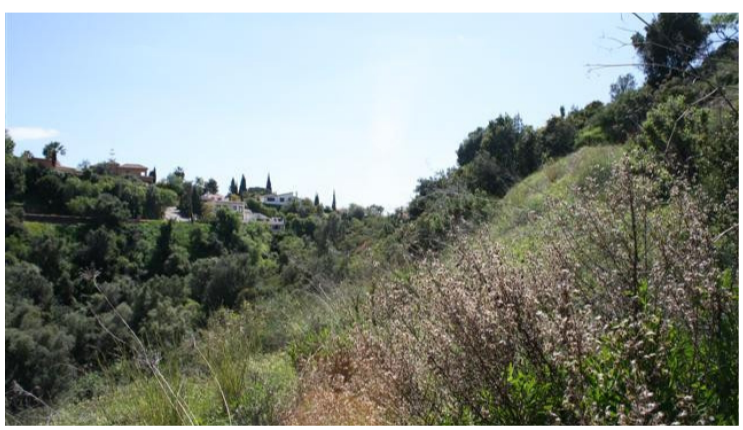

PROPERTY ID: R2444063

Residential Plot for sale in El Rosario

€210,000

Plot of 1000m2 allowed to build 400m2 due to a building ratio of 33%. The green area belongs to the community and is not part of the plot. Adjacent to green area. With sea views. BASIC DATA OF THE PLOT: • Surface area: 1,385 m² • Facade: 40.21 m • Access from the street: Descending • Type: Urban • Slope: Moderate • Building ratio: SERVICES AND...