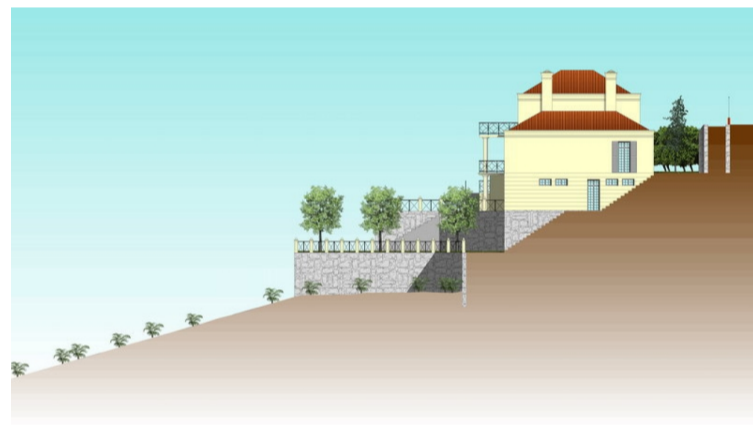

PROPERTY ID: R2444063

Residential Plot for sale in El Rosario

€210,000

Plot of 1000m2 allowed to build 400m2 due to a building ratio of 33%. The green area belongs to the community and is not part of the plot. Adjacent to green area. With sea views. BASIC DATA OF THE PLOT: • Surface area: 1,385 m² • Facade: 40.21 m • Access from the street: Descending • Type: Urban • Slope: Moderate • Building ratio: SERVICES AND...