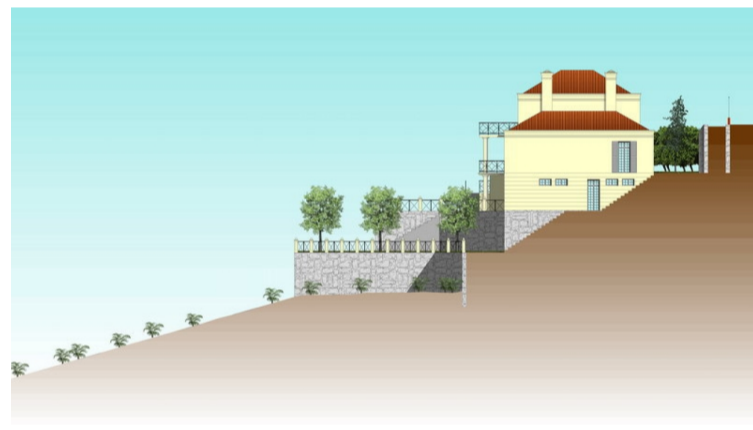

PROPERTY ID: R2444063

## Residential Plot for sale in El Rosario

€222,000

Plot of 1000m2 allowed to build 400m2 due to a building ratio of 33%. The green area belongs to the community and is not part of the plot. Adjacent to green area. With sea views. BASIC DATA OF THE PLOT: • Surface area: 1,385 m<sup>2</sup> • Facade: 40.21 m • Access from the street: Descending • Type: Urban • Slope: Moderate • Building ratio: SERVICES AND...