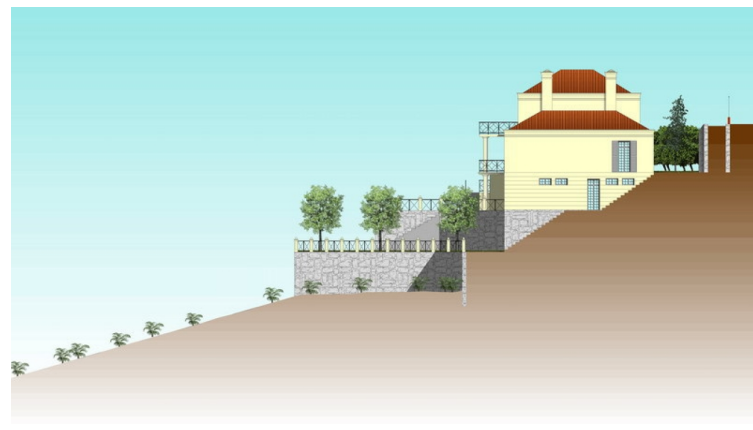

PROPERTY ID: R2444063

## Residential Plot for sale in El Rosario

€222,000

Plot of 1000m2 allowed to build 400m2 due to a building ratio of 33%. The green area belongs to the community and is not part of the plot. Adjacent to green area. With sea views. BASIC DATA OF THE PLOT: • Surface area: 1,385 m<sup>2</sup> • Facade: 40.21 m • Access from the street: Descending • Type: Urban • Slope: Moderate • Building ratio: SERVICES AND...