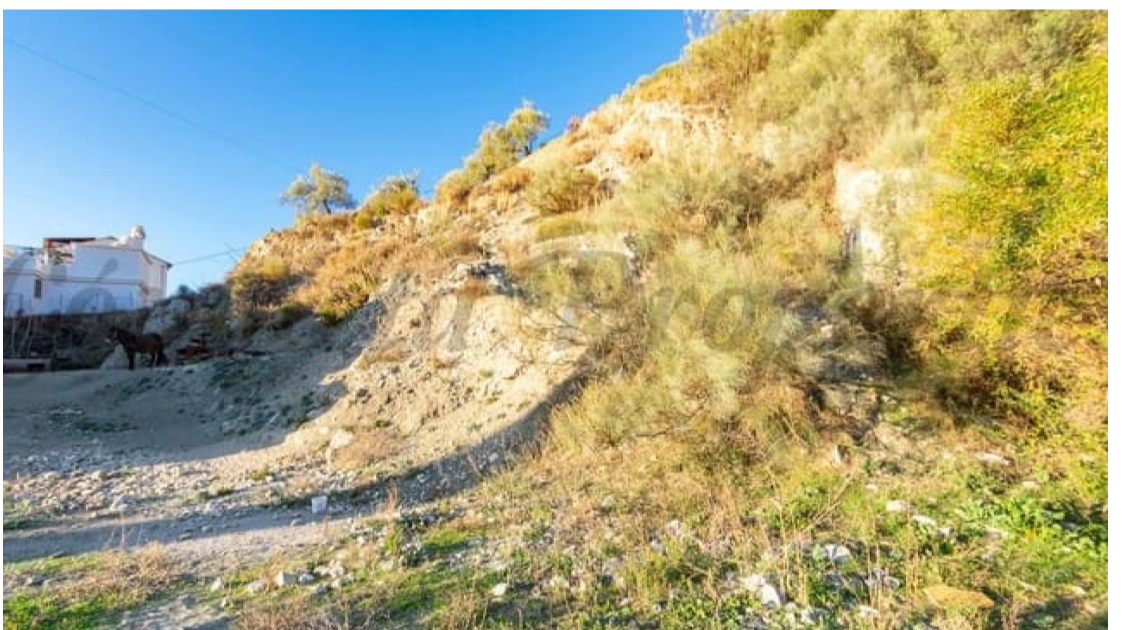

PROPERTY ID: COP-P229

Plot for sale in Cómpeeta

€178,000

An attractive plot of app 1315 m2 which is situated on the entrance of the pretty mountain village of Competa with very easy access. It would make an ideal location on which to construct the property of your dreams. There are beautiful views up to the mountains. Mains water and electric can easily be connected