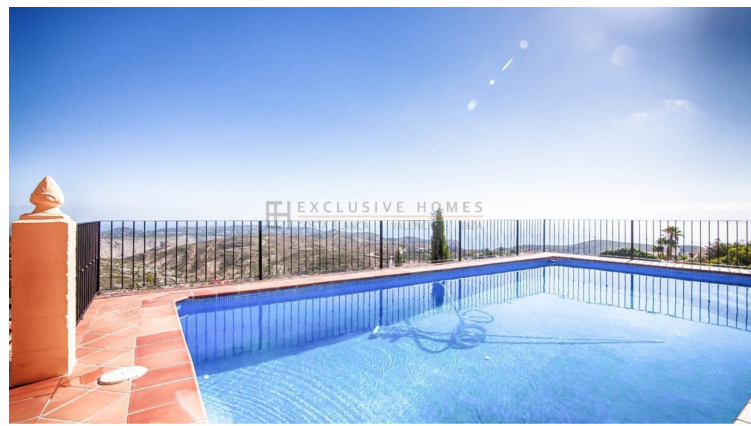

PROPERTY ID: EXH-5182

Detached Villa for sale in Benitachell

€699,000

This surprising and beautiful villa with 4 big bedrooms is situated at Cumbre Del Sol just a few hundred meters from the famous Lady Elizabeth International College. Entering the villa from the street level brings you in a large living space with amazing views. Next to the living room with fireplace and dining area is the ample kitchen. Both have...