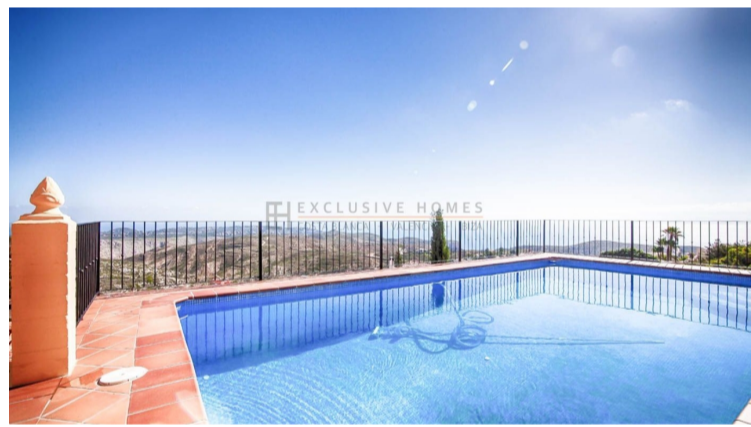

PROPERTY ID: EXH-5182

Detached Villa for sale in Benitachell

€699,000

This surprising and beautiful villa with 4 big bedrooms is situated at Cumbre Del Sol just a few hundred meters from the famous Lady Elizabeth International College. Entering the villa from the street level brings you in a large living space with amazing views. Next to the living room with fireplace and dining area is the ample kitchen. Both have...