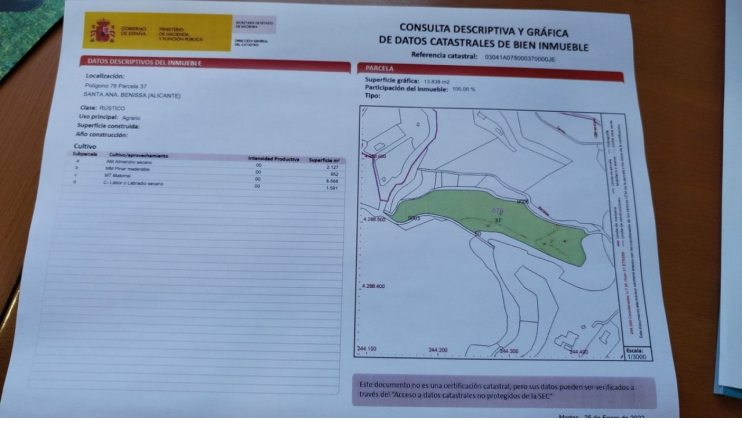

PROPERTY ID: R4248136

Residential Plot for sale in Benissa

€139,000

Excellent 13,838 m² farm for sale in a very quiet area, near Benissa with mountain views.

- a) Dry almond tree 2,127 m²
- b) Timber pine forest 952 m²
- c) Scrub 8,568 m²
- d) Dry Labor or Labradío 1,591 m²