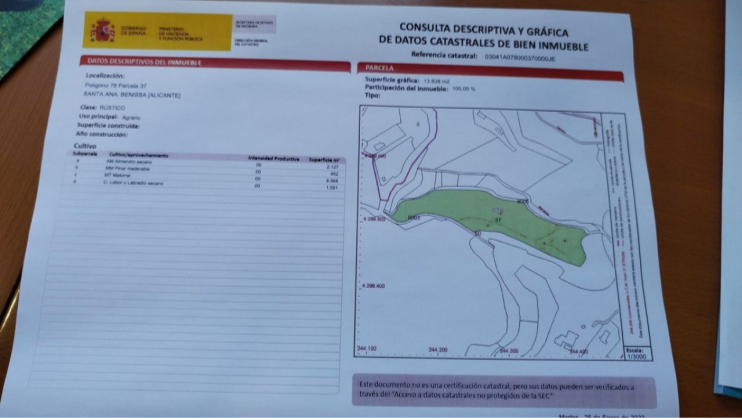

# Residential Plot for sale in Benissa

€139,000

Excellent 13,838 m<sup>2</sup> farm for sale in a very quiet area, near Benissa with mountain views.

- a) Dry almond tree 2,127 m<sup>2</sup>
- b) Timber pine forest 952 m<sup>2</sup>
- c) Scrub 8,568 m<sup>2</sup>
- d) Dry Labor or Labradío 1,591 m<sup>2</sup>