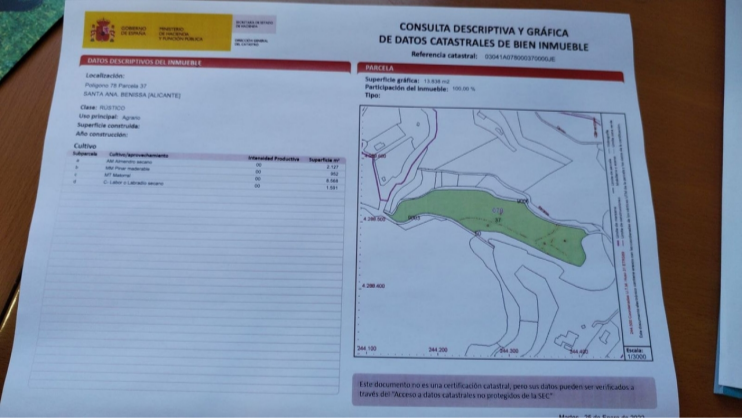

PROPERTY ID: R4248136

Residential Plot for sale in Benissa

€139,000

Excellent 13,838 m² farm for sale in a very quiet area, near Benissa with mountain views.

- a) Dry almond tree 2,127 m²
- b) Timber pine forest 952 m²
- c) Scrub 8,568 m²
- d) Dry Labor or Labradío 1,591 m²