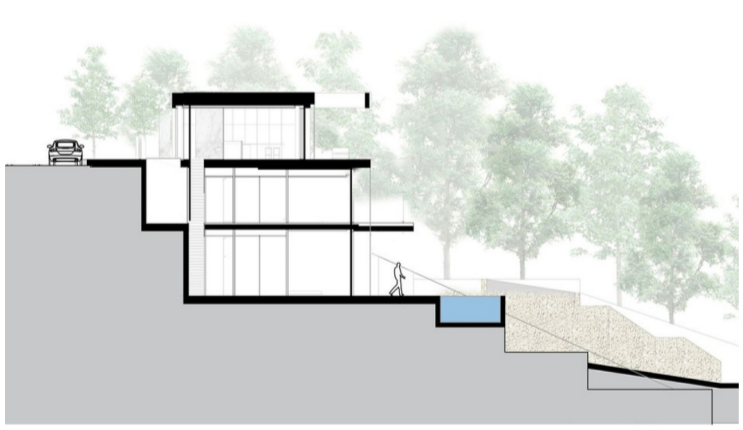

PROPERTY ID: R4193743

Residential Plot for sale in Benalmadena

€650,000

UNIQUE INVESTMENT OPPORTUNITY in Benalmádena Costa.

SITUATED in La Capellanía next to Reserva del Higuierón. Totally surrounded by urbanised green areas.

SEA VIEWS. Plot 400 metres from the beach of Carvajal.

TO BUILD 1, 2 or 3 VILLAS.

0 m²

1991

0

0

+34 609 97 72 62

www.homes-abroad.com