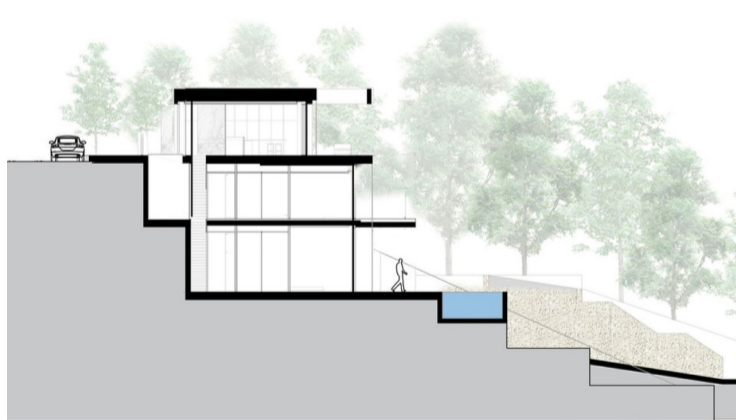

**PROPERTY ID: R4193743**

ESTUDIO DE PARCELA URBANA

## Residential Plot for sale in Benalmadena

€650,000

UNIQUE INVESTMENT OPPORTUNITY in Benalmádena Costa.

SITUATED in La Capellanía next to Reserva del Higuierón. Totally surrounded by urbanised green areas.

SEA VIEWS. Plot 400 metres from the beach of Carvajal.

TO BUILD 1, 2 or 3 VILLAS.

+34 609 97 72 62

www.homes-abroad.com

info@homes-abroad.com