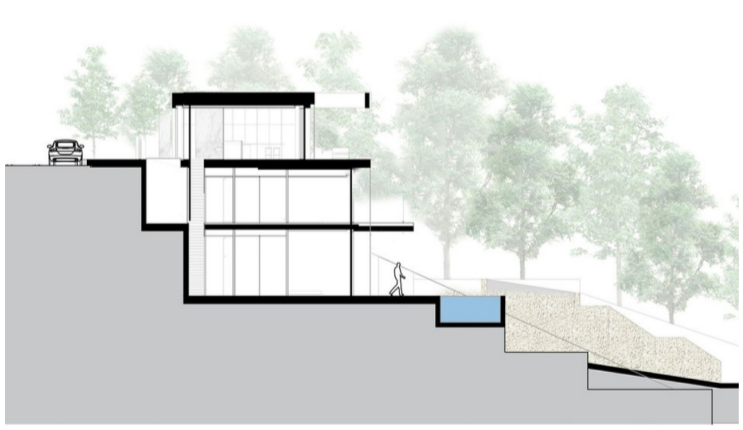

## Residential Plot for sale in Benalmadena

€650,000

UNIQUE INVESTMENT OPPORTUNITY in Benalmádena Costa.

SITUATED in La Capellanía next to Reserva del Higuierón. Totally surrounded by urbanised green areas.

SEA VIEWS. Plot 400 metres from the beach of Carvajal.

TO BUILD 1, 2 or 3 VILLAS.

 0 m <sup>2</sup>	 1991
 0	 0