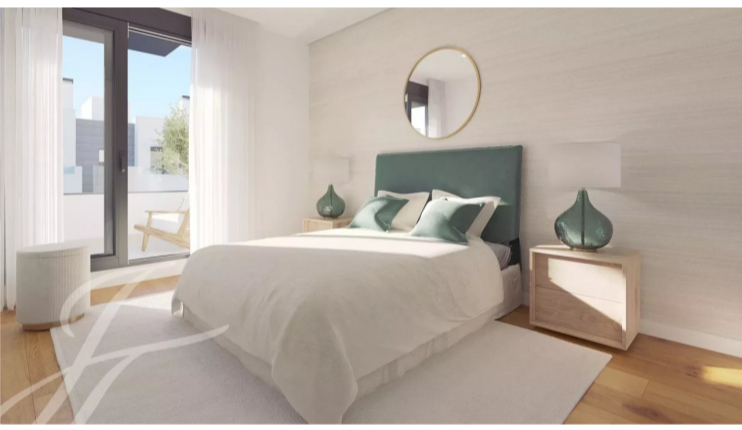

Townhouse for sale in Can Pastilla

€1,100,000

Semi-detached Houses with Garden and Pool This new project is located in La Ribera, a residential area of Palma next to the beach. You will only need a few minutes to enjoy a relaxing swim in the sea or a pleasant stroll along the Mediterranean shore. Furthermore, your new home is set in a quiet neighbourhood that also offers the convenience of...

146 m²

0

4

3

+34 609 97 72 62

www.homes-abroad.com

info@homes-abroad.com