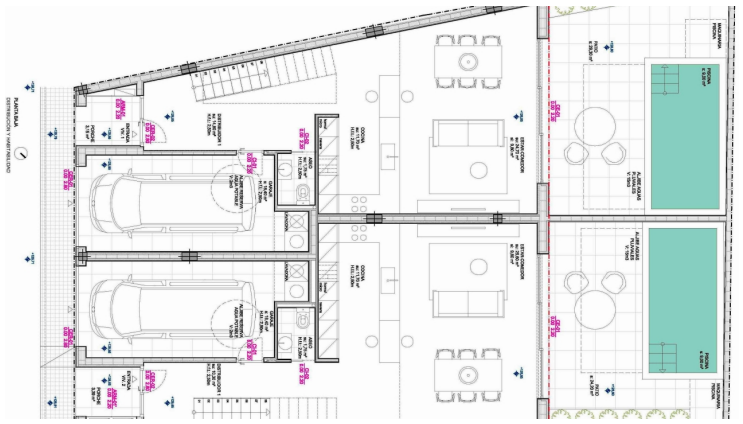

PROPERTY ID: SOLGTMAR-016

Townhouse for sale in Binissalem

€0

Promotion of two new town houses in construction for delivery to the owners in 2022 on Calle Pare Payeras in the village of Binissalem.

An idyllic and quiet environment just 28 km from Palma, and with all of services shops schools, and public transport, bus, train that give those living in Binissalem quality of life that we all seek.