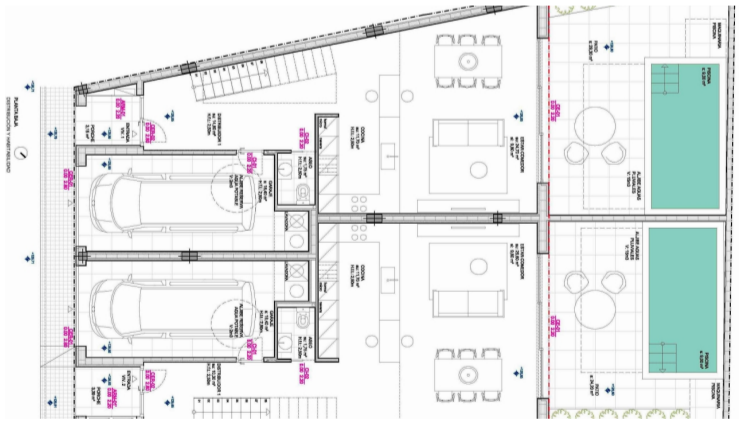

PROPERTY ID: SOLGTMAR-016

Townhouse for sale in Binissalem

€0

Promotion of two new town houses in construction for delivery to the owners in 2022 on Calle Pare Payeras in the village of Binissalem.

An idyllic and quiet environment just 28 km from Palma, and with all of services shops schools, and public transport, bus, train that give those living in Binissalem quality of life that we all seek.