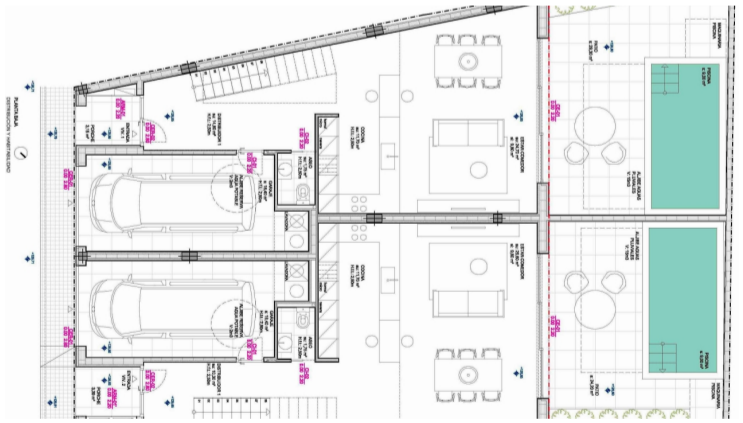

## Townhouse for sale in Binissalem

€0

Promotion of two new town houses in construction for delivery to the owners in 2022 on Calle Pare Payeras in the village of Binissalem.

An idyllic and quiet environment just 28 km from Palma, and with all of services shops schools, and public transport, bus, train that give those living in Binissalem quality of life that we all seek.