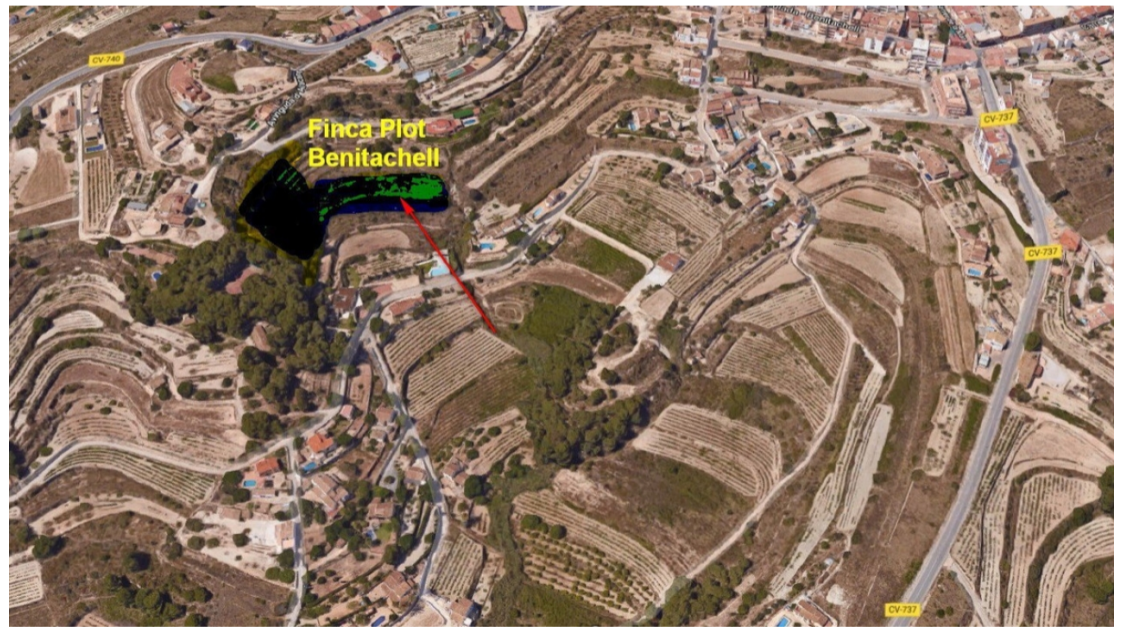

# Land for sale in Benitachell

€400,000

Rustic land with seaview for sale in Benitachell.

This property is located between Moraira and Javea, has slight and therefore perfect for the construction of a luxury villa. For horse lovers, there is enough space for a horse training space. Indescribable - the views from this plot are really unique!