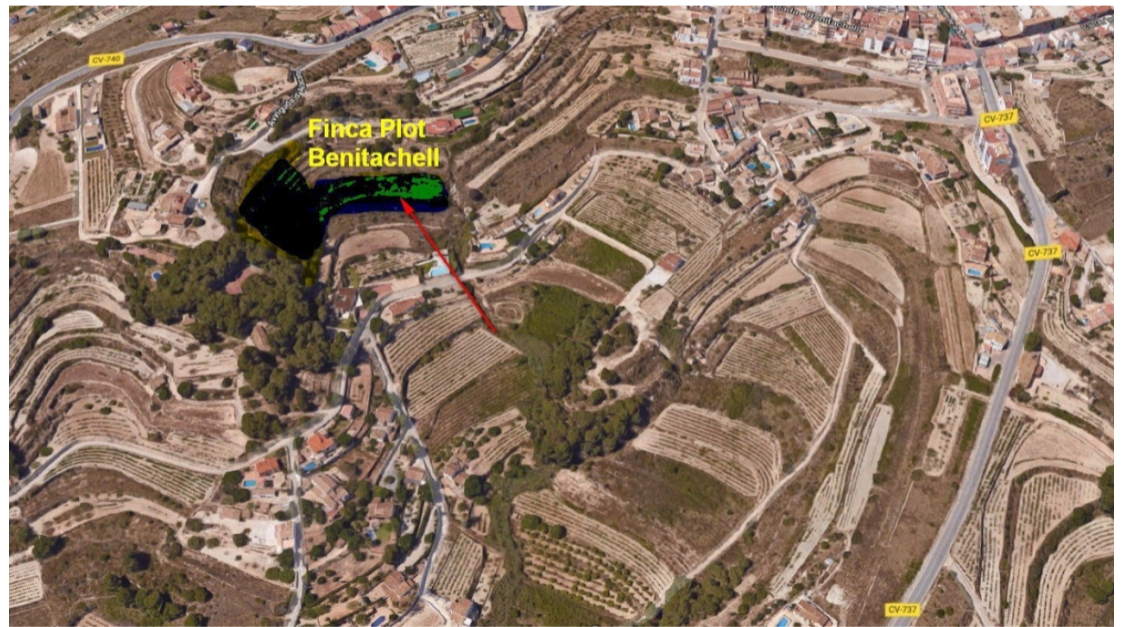

PROPERTY ID: R4178227

Land for sale in Benitachell

€400,000

Rustic land with seaview for sale in Benitachell.

This property is located between Moraira and Javea, has slight and therefore perfect for the construction of a luxury villa. For horse lovers, there is enough space for a horse training space. Indescribable - the views from this plot are really unique!