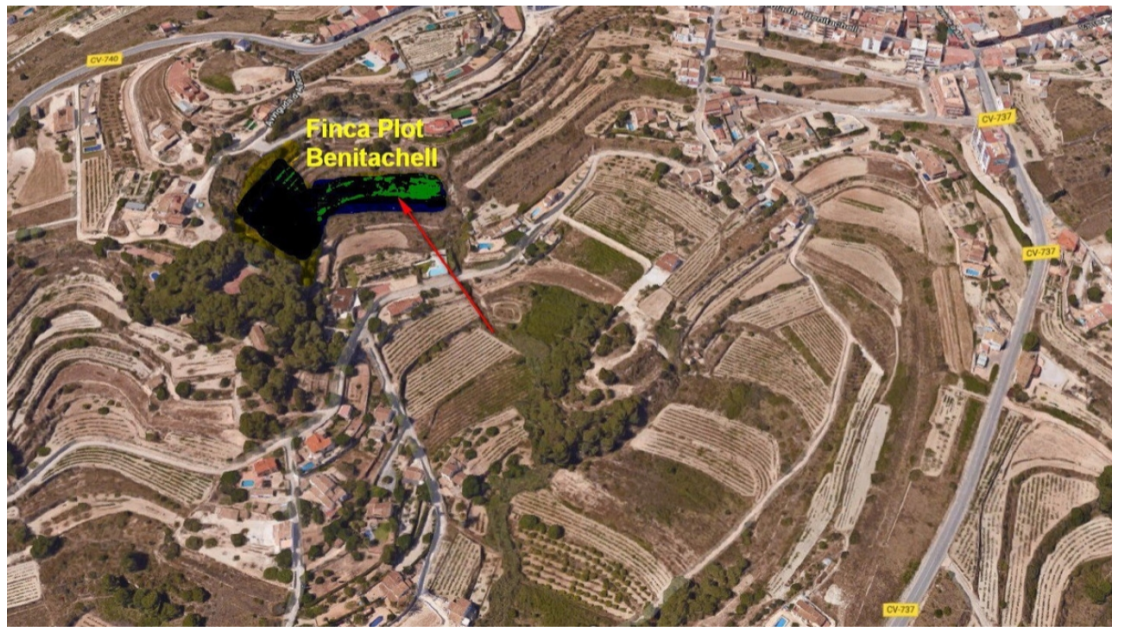

PROPERTY ID: R4178227

Land for sale in Benitachell

€400,000

Rustic land with seaview for sale in Benitachell.

This property is located between Moraira and Javea, has slight and therefore perfect for the construction of a luxury villa. For horse lovers, there is enough space for a horse training space. Indescribable - the views from this plot are really unique!