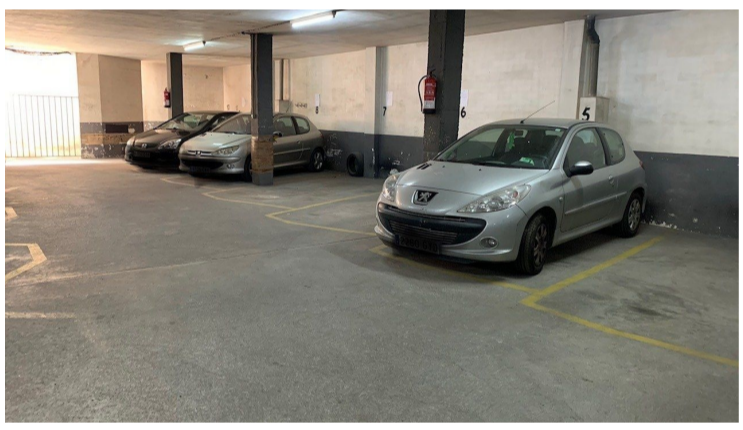

PROPERTY ID: FCE-FE2689/968

for sale in Barcelona (City)

€18,000

Parking space on the 1975 farm with direct access from the street in the Clot-Camp de l'Arpa area, close to Sagrada Familia and Carrer Rogent.. Square of 11m2.. Measures: