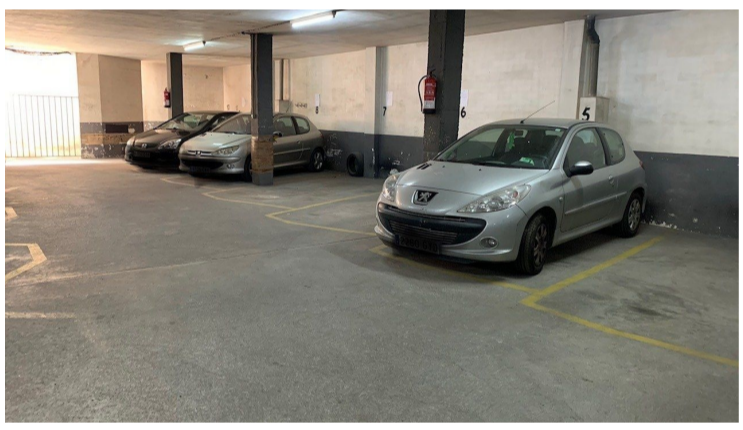

PROPERTY ID: FCE-FE2689/968

**for sale in Barcelona (City)**

€18,000

Parking space on the 1975 farm with direct access from the street in the Clot-Camp de l'Arpa area, close to Sagrada Familia and Carrer Rogent.. Square of 11m2.. Measures: