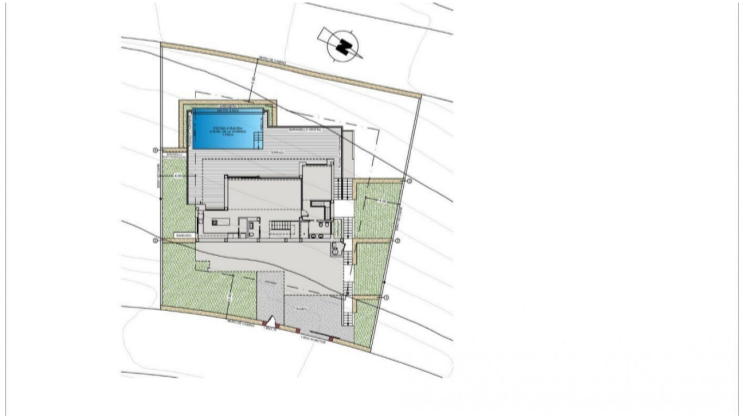

PROPERTY ID: EXH-5008

Detached Villa for sale in Benitachell

€2,112,000

Stunning villa with incredible sea views in Cumbre del Sol, Benitachell. The interior of the house has a unique and modern design. The plot totals 823 sqm, with 468 sqm of living space over three floor, Three bedrooms with ensuite bathroom and access to a terrace, large kitchen with a cooking island, dining room, guest toilet, Free space on the...