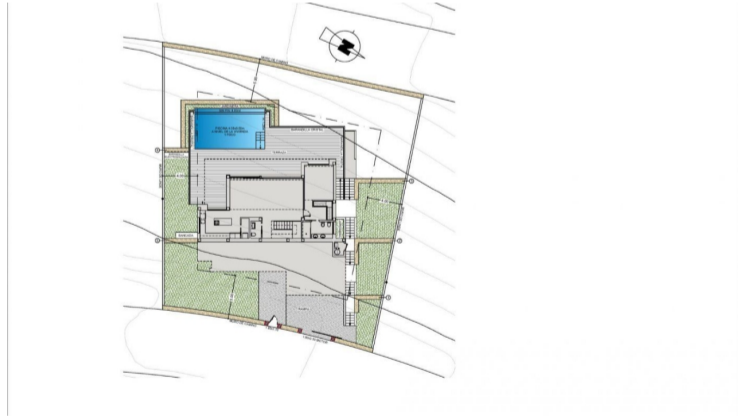

PROPERTY ID: EXH-5008

Detached Villa for sale in Benitachell

€2,112,000

Stunning villa with incredible sea views in Cumbre del Sol, Benitachell. The interior of the house has a unique and modern design. The plot totals 823 sqm, with 468 sqm of living space over three floor, Three bedrooms with ensuite bathroom and access to a terrace, large kitchen with a cooking island, dining room, guest toilet, Free space on the...