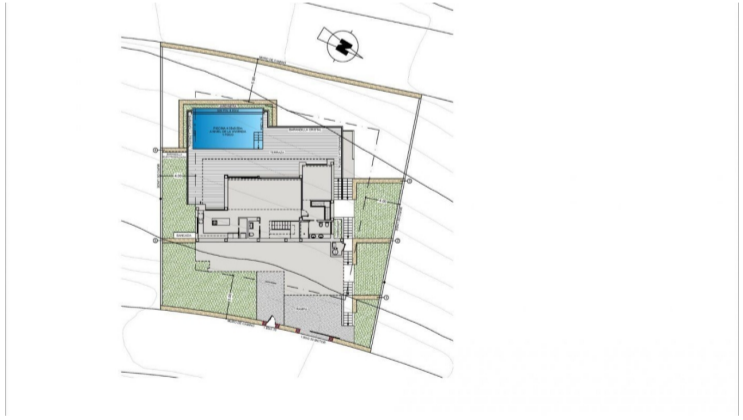

Detached Villa for sale in Benitachell

€2,112,000

Stunning villa with incredible sea views in Cumbre del Sol, Benitachell. The interior of the house has a unique and modern design. The plot totals 823 sqm, with 468 sqm of living space over three floor, Three bedrooms with ensuite bathroom and access to a terrace, large kitchen with a cooking island, dining room, guest toilet, Free space on the...

542 m²

823

3

4

+34 609 97 72 62

www.homes-abroad.com

info@homes-abroad.com