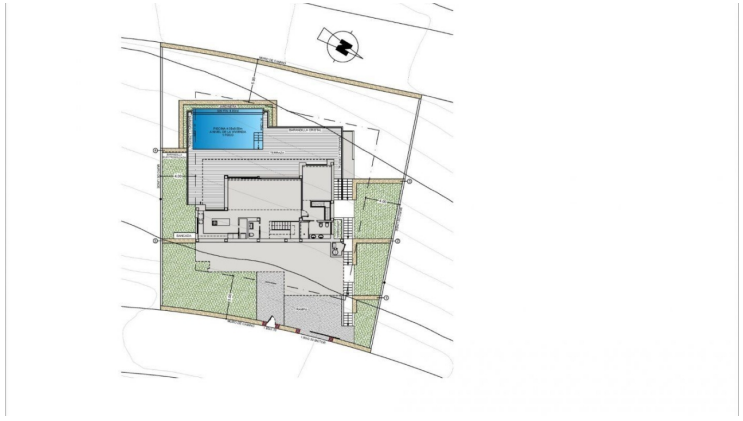

PROPERTY ID: EXH-5008

Detached Villa for sale in Benitachell

€2,112,000

Stunning villa with incredible sea views in Cumbre del Sol, Benitachell. The interior of the house has a unique and modern design. The plot totals 823 sqm, with 468 sqm of living space over three floor, Three bedrooms with ensuite bathroom and access to a terrace, large kitchen with a cooking island, dining room, guest toilet, Free space on the...