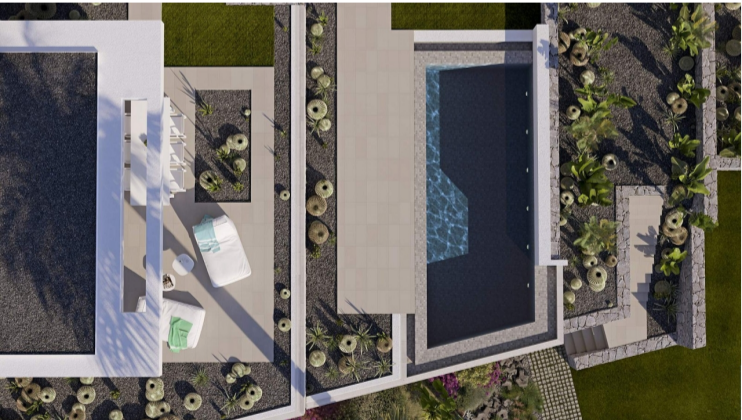

## Detached Villa for sale in Guia de Isora

€1,195,000

Unique single-family luxury villas offering privacy and convenience.

Las Atalayas de Abama is an exclusive group of ten detached luxury villas boasting stunning sea views. These extraordinary homes designed by Corona-Amaral Arquitectos sit on a terraced landscape ingeniously engineered to offer both privacy and ease of access for owners.