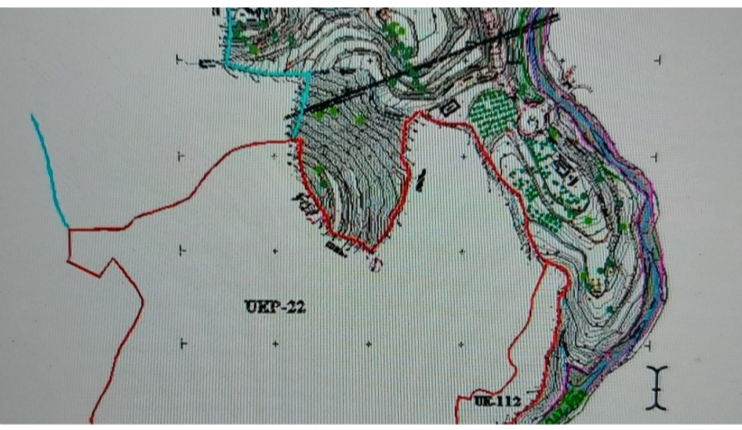

PROPERTY ID: R3823444

Residential Plot for sale in Benalmadena

€6,000,000

The orientation is, fundamentally, north, south and east and in any of these winds you can enjoy extraordinary views that go from the southern slope of the town to the sea.

Given the orientation of the land, exposure to the sun is total over the entire area.

In total, there is 15,591M2 of land on which a maximum of 195 homes can be built.

15591 m²

15591

0

0

+34 609 97 72 62

www.homes-abroad.com