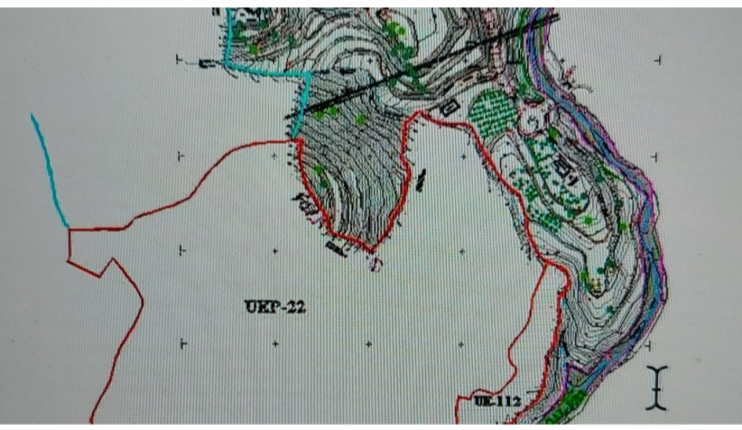

## Residential Plot for sale in Benalmadena

€6,000,000

The orientation is, fundamentally, north, south and east and in any of these winds you can enjoy extraordinary views that go from the southern slope of the town to the sea.

Given the orientation of the land, exposure to the sun is total over the entire area.

In total, there is 15,591M2 of land on which a maximum of 195 homes can be built.

15591 m<sup>2</sup>

15591

0

0

+34 609 97 72 62