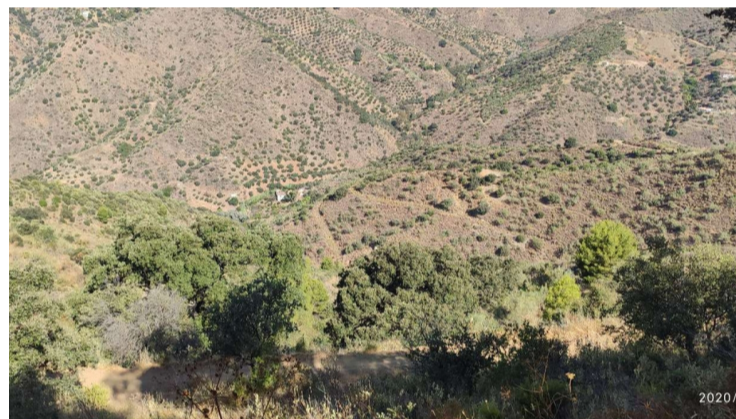

[333,743 : 4,055,668]

[334,703 : 4,055,668]

PROPERTY ID: R3616397