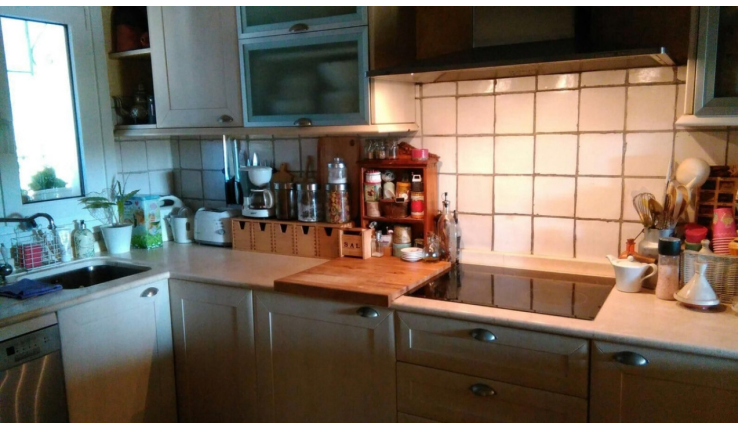

PROPERTY ID: R4969477

Townhouse for sale in Benahavís

€400,000

The property is located just 10 minutes by car from Puerto Banús, in the quiet area of Atalaya Alta, surrounded by schools, supermarkets, and golf courses. On the ground floor, there are three bedrooms and two bathrooms; the master bedroom features a spacious walk-in closet and a full bathroom equipped with a shower and bathtub, as well as access...