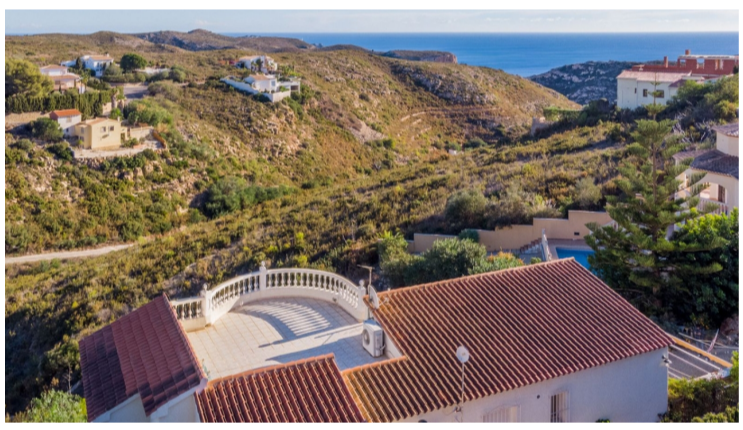

PROPERTY ID: R4964410

Detached Villa for sale in Cumbre del Sol

€560,000

Discover your perfect refuge in Benitachell, in the coveted area of Cumbre del Sol! This impressive property stands majestically on a 1080 m2 plot, offering spectacular sea views and unparalleled privacy. With a two-story construction, this home captivates with its charm and potential.