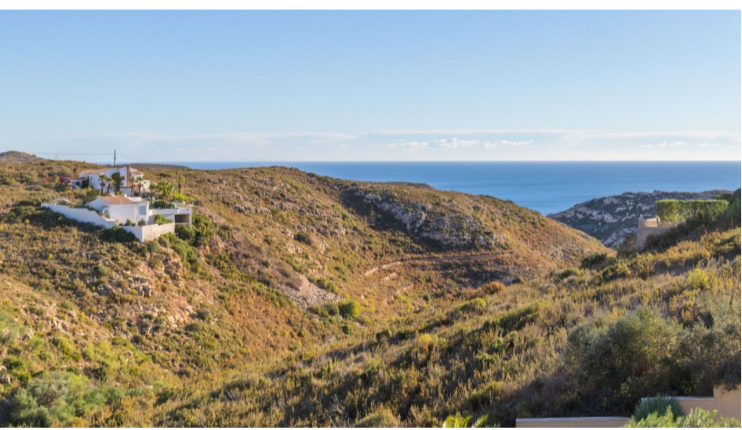

PROPERTY ID: R4964410

Detached Villa for sale in Cumbre del Sol

€560,000

Discover your perfect refuge in Benitachell, in the coveted area of Cumbre del Sol! This impressive property stands majestically on a 1080 m2 plot, offering spectacular sea views and unparalleled privacy. With a two-story construction, this home captivates with its charm and potential.