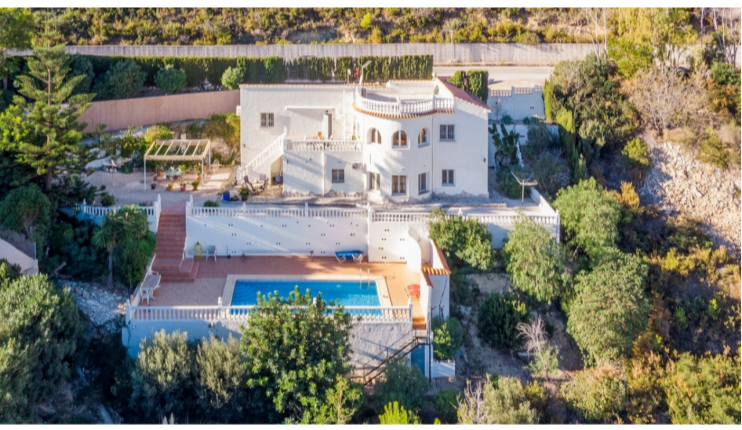

PROPERTY ID: R4964410

Detached Villa for sale in Cumbre del Sol

€560,000

Discover your perfect refuge in Benitachell, in the coveted area of Cumbre del Sol! This impressive property stands majestically on a 1080 m2 plot, offering spectacular sea views and unparalleled privacy. With a two-story construction, this home captivates with its charm and potential.

On the upper floor, you will find an ideal layout with a well...

282 m²

1077

4

3