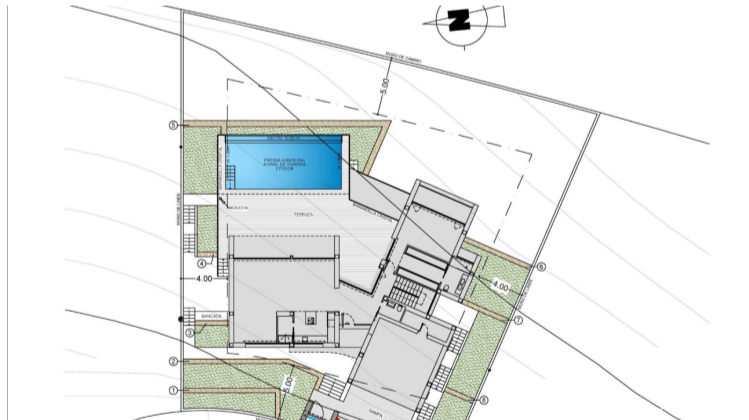

PROPERTY ID: RED-SP0690

## Detached Villa for sale in Benitachell

€2,221,850

NEW BUILD LUXURY VILLA IN CUMBRE DEL SOL Cumbre del Sol is a place where you can enjoy both nature as well as the sun and sea. This luxury villa offers peace and comfort so the owner can relax peacefully with an incredible sea view. Could this be your future home? New Build villa design combines in a stylish and functional way a truly modern...