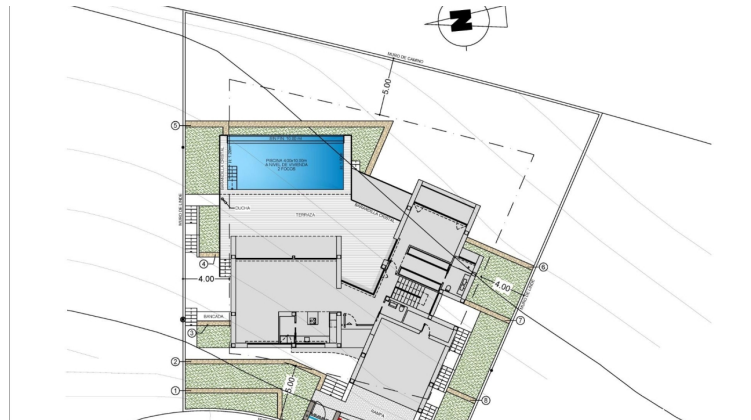

PROPERTY ID: RED-SP0690

Detached Villa for sale in Benitachell

€2,221,850

NEW BUILD LUXURY VILLA IN CUMBRE DEL SOL Cumbre del Sol is a place where you can enjoy both nature as well as the sun and sea. This luxury villa offers peace and comfort so the owner can relax peacefully with an incredible sea view. Could this be your future home? New Build villa design combines in a stylish and functional way a truly modern...