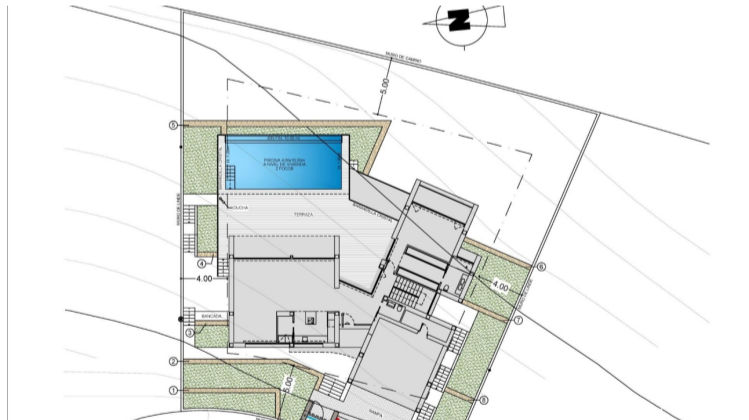

PROPERTY ID: RED-SP0690

Detached Villa for sale in Benitachell

€2,221,850

NEW BUILD LUXURY VILLA IN CUMBRE DEL SOL Cumbre del Sol is a place where you can enjoy both nature as well as the sun and sea. This luxury villa offers peace and comfort so the owner can relax peacefully with an incredible sea view. Could this be your future home? New Build villa design combines in a stylish and functional way a truly modern...