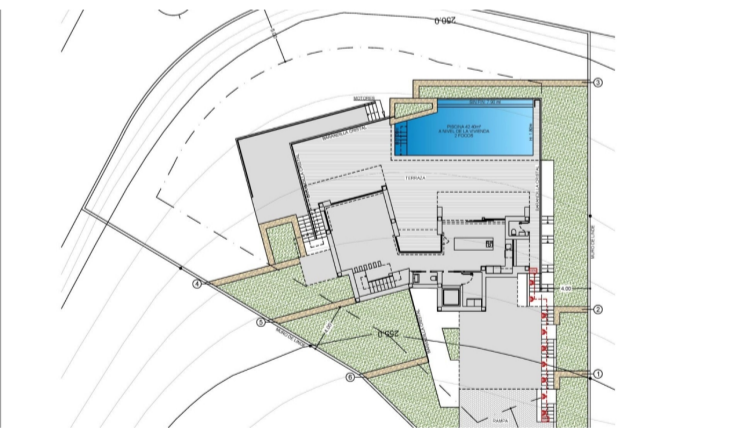

PROPERTY ID: RED-SP0691

## Detached Villa for sale in Benitachell

€2,421,000

NEW BUILD LUXURY VILLA IN CUMBRE DEL SOL In the heart of the Residential Cumbre del Sol, you can find this luxury villa with its private pool. New Build modern villa design combines in an elegant and functional way, modern and Mediterranean architecture. On the façade, characterized by large geometrical shapes based on diagonal lines, the colour...