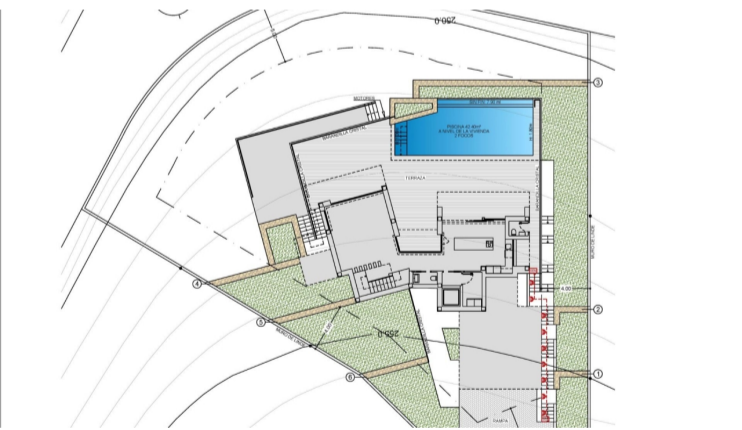

PROPERTY ID: RED-SP0691

Detached Villa for sale in Benitachell

€2,421,000

NEW BUILD LUXURY VILLA IN CUMBRE DEL SOL In the heart of the Residential Cumbre del Sol, you can find this luxury villa with its private pool. New Build modern villa design combines in an elegant and functional way, modern and Mediterranean architecture. On the façade, characterized by large geometrical shapes based on diagonal lines, the colour...