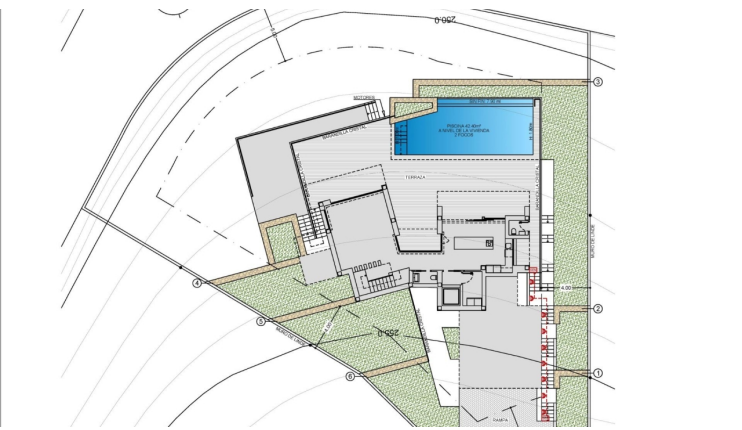

PROPERTY ID: RED-SP0691

## Detached Villa for sale in Benitachell

€2,421,000

NEW BUILD LUXURY VILLA IN CUMBRE DEL SOL In the heart of the Residential Cumbre del Sol, you can find this luxury villa with its private pool. New Build modern villa design combines in an elegant and functional way, modern and Mediterranean architecture. On the façade, characterized by large geometrical shapes based on diagonal lines, the colour...