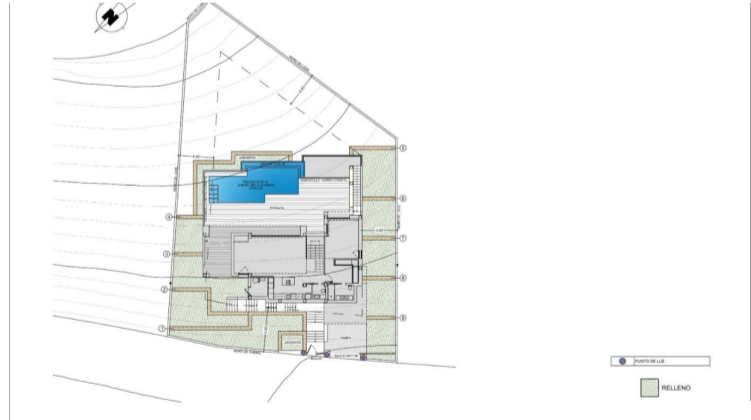

PROPERTY ID: RED-SP0694

Detached Villa for sale in Benitachell

€1,745,000

NEW BUILD VILLA WITH THE SEA VIEWS IN CUMBRE DEL SOL New Build luxury villa with private pool and sea views in the Residential Resort Cumbre del Sol, in Benitachell, on the Costa Blanca North, between Alicante and Valencia city. A modern design and an elegant and bright layout are the keys to this villa with 3 bedrooms, all with en-suite...