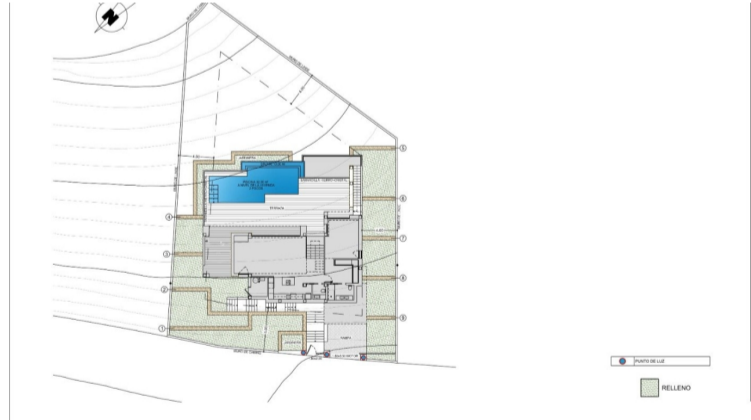

PROPERTY ID: RED-SP0694

## Detached Villa for sale in Benitachell

€1,745,000

NEW BUILD VILLA WITH THE SEA VIEWS IN CUMBRE DEL SOL New Build luxury villa with private pool and sea views in the Residential Resort Cumbre del Sol, in Benitachell, on the Costa Blanca North, between Alicante and Valencia city. A modern design and an elegant and bright layout are the keys to this villa with 3 bedrooms, all with en-suite...