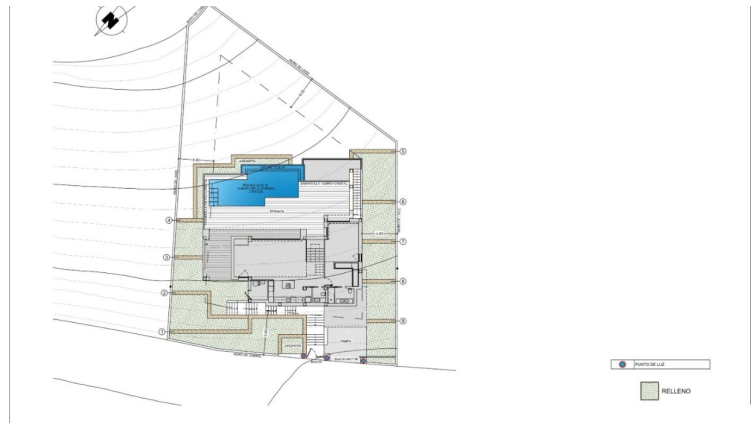

PROPERTY ID: RED-SP0694

Detached Villa for sale in Benitachell

€1,745,000

NEW BUILD VILLA WITH THE SEA VIEWS IN CUMBRE DEL SOL New Build luxury villa with private pool and sea views in the Residential Resort Cumbre del Sol, in Benitachell, on the Costa Blanca North, between Alicante and Valencia city. A modern design and an elegant and bright layout are the keys to this villa with 3 bedrooms, all with en-suite...