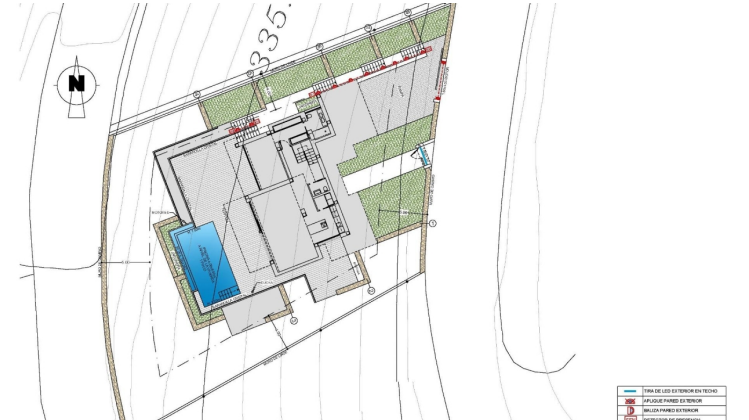

PROPERTY ID: RED-SP0707

Detached Villa for sale in Benitachell

€2,456,000

NEW BUILD LUXURY VILLA IN CUMBRE DEL SOL New Build luxury villa with spectacular sea views is ideal to live in with the family or to enjoy with friends. It is located at the top of Puig de la Llorençà, in the Residential Cumbre del Sol dominating over the residential area and with an unbeatable sea view. A unique and exclusive place in the North...