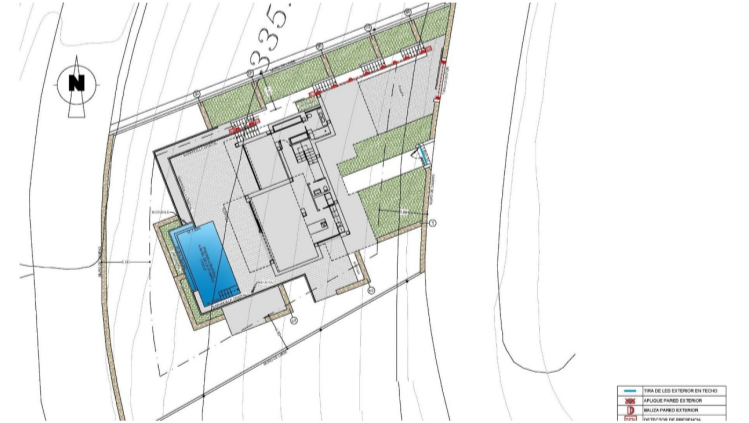

PROPERTY ID: RED-SP0707

Detached Villa for sale in Benitachell

€2,456,000

NEW BUILD LUXURY VILLA IN CUMBRE DEL SOL New Build luxury villa with spectacular sea views is ideal to live in with the family or to enjoy with friends. It is located at the top of Puig de la Llorençà, in the Residential Cumbre del Sol dominating over the residential area and with an unbeatable sea view. A unique and exclusive place in the North...