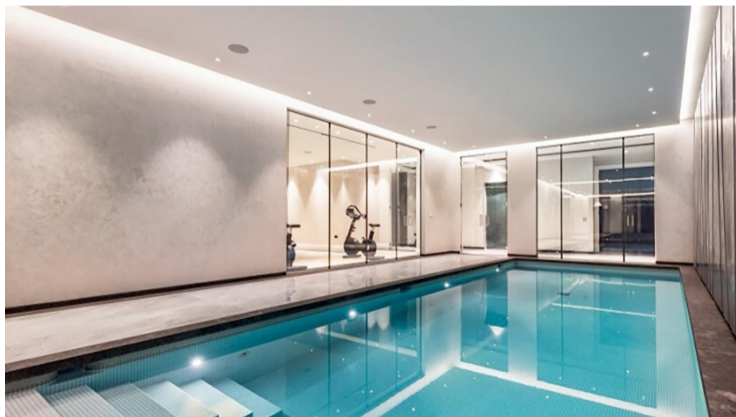

## Penthouse for sale in Finestrat

€228,000

NEW BUILD RESIDENTIAL IN RELLEU New Build residential in Relleu is the ideal place for those who want to have a quality home in a very beautiful place and with all services next door. The building has 7 floors with 2 stairs and its 2 elevators. In the basement there are 69 parking spaces and 42 storage rooms. On the ground floor is the heated...