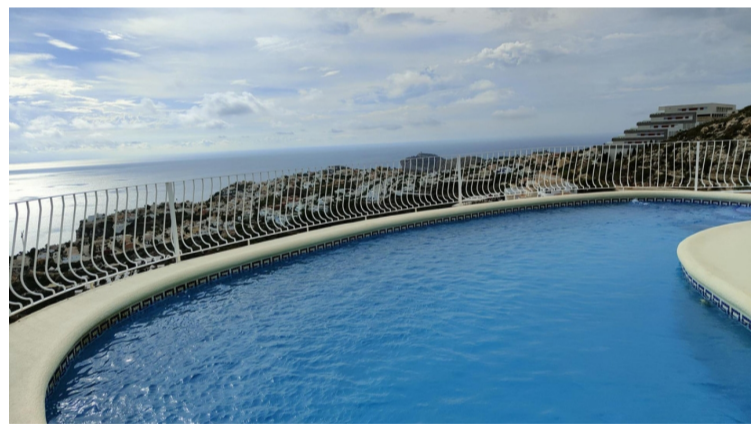

PROPERTY ID: R4913788

Bungalow for sale in Benitachell

€695,000

Discover this spectacular villa, unique in its style, located in the privileged area of Cumbre del Sol, Benitachell. This property stands out for its incomparable panoramic sea views, a dream setting that blends perfectly with the natural environment that surrounds it. The villa, designed on two floors, has 3 large bedrooms and 3 full bathrooms...