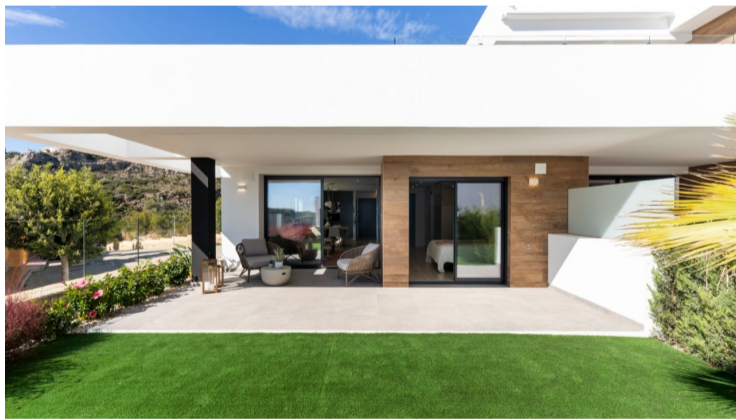

## Apartment for sale in Benitachell

€547,000

Apartments in Cumbre del Sol, natural beauty by the sea. Each Montecala Gardens apartment is unique, its distribution, outdoor spaces and terraces varying according to its location. Greco-27 - Superb penthouse with magnificent views combining the sea and the beautiful view of the Portet de Moraira green zone. The interior is divided into three double...