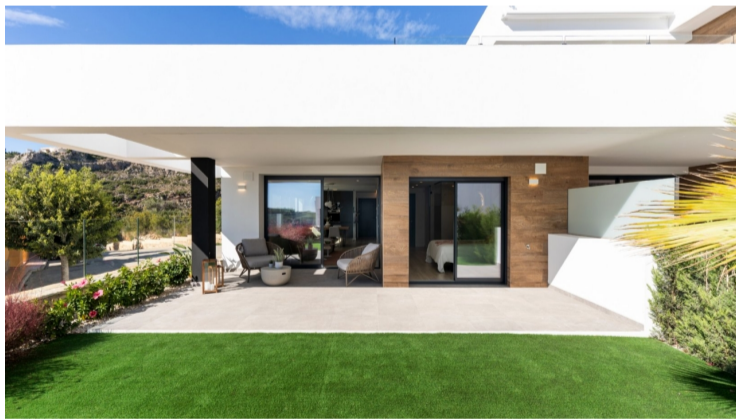

PROPERTY ID: CPS-CBDV-29401

Apartment for sale in Benitachell

€377,000

Apartments in Cumbre del Sol, natural beauty by the sea. Each apartment at Montecala Gardens is unique, its distribution, outdoor spaces and terraces varying according to its location. Greco-26 is spread over a single floor, it has three double bedrooms with large closets, two bathrooms, a kitchen open to the spacious living-dining room, a terrace, a...