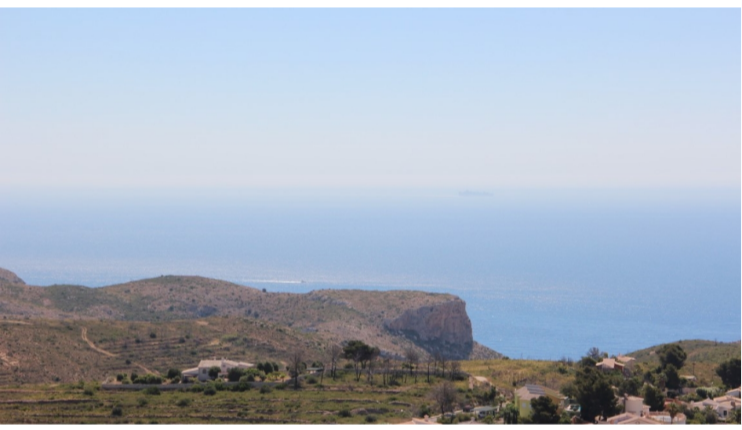

PROPERTY ID: R4856386

Detached Villa for sale in Cumbre del Sol

€690,000

Traditional villa with sea views and 5 bedrooms for sale in Benitachell. The villa is south-east facing and overlooks the sea and the Granadella Natural Park. It is located in the well-known Cumbre del Sol urbanization close to the Lady Elizabeth International School and some stores, bars and restaurants. The house has 2 floors, on the ground floor...