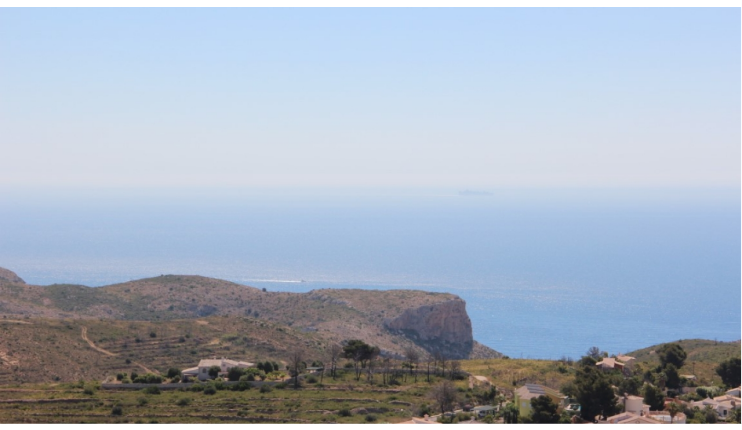

PROPERTY ID: R4856386

Detached Villa for sale in Cumbre del Sol

€690,000

Traditional villa with sea views and 5 bedrooms for sale in Benitachell. The villa is south-east facing and overlooks the sea and the Granadella Natural Park. It is located in the well-known Cumbre del Sol urbanization close to the Lady Elizabeth International School and some stores, bars and restaurants. The house has 2 floors, on the ground floor...