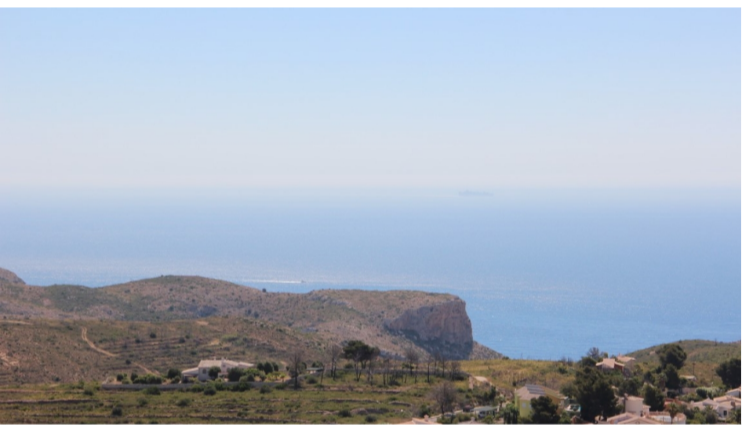

## Detached Villa for sale in Cumbre del Sol

€690,000

Traditional villa with sea views and 5 bedrooms for sale in Benitachell. The villa is south-east facing and overlooks the sea and the Granadella Natural Park. It is located in the well-known Cumbre del Sol urbanization close to the Lady Elizabeth International School and some stores, bars and restaurants. The house has 2 floors, on the ground floor...