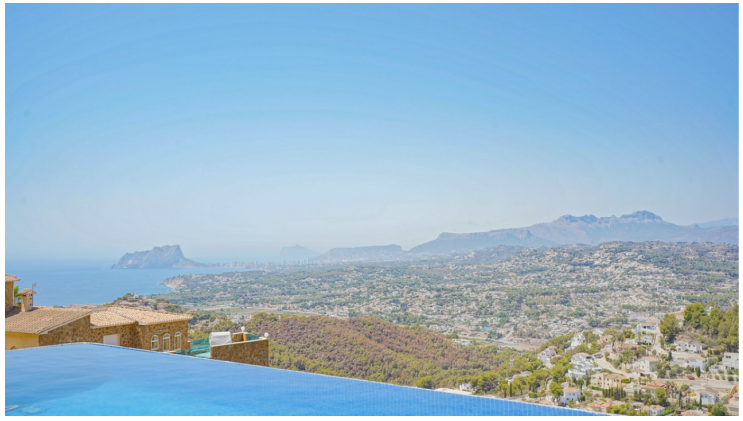

PROPERTY ID: R4852969

Detached Villa for sale in Benitachell

€875,000

This luxurious villa is located in the quiet Cumbre del Sol urbanisation and offers unique 380° views stretching from the coast over the Peñon de Ifach, inland with the impressive Sierra de Bernia and the Sierra de Aitana to the Montgó. The villa is spread over one floor of 140 m2. One floor below is currently a multi-purpose room of 132 m2 that...