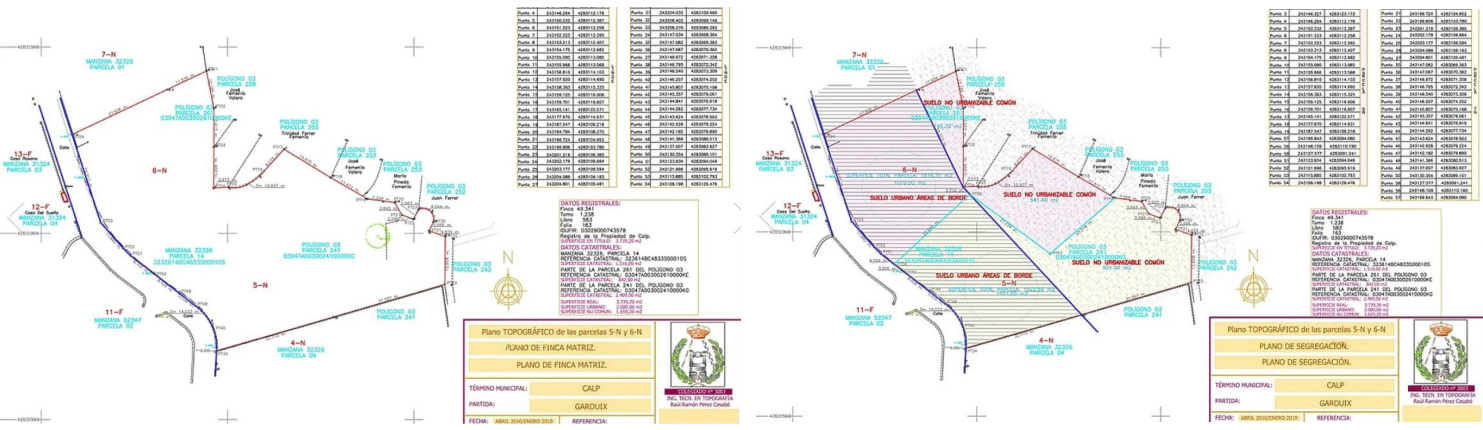

PROPERTY ID: R4852510

Land for sale in Calpe

€350,000

Located within walking distance from the centre of Calpe, this plot offers views of the Peñon de Ifach, the sea and Calpe's skyline. The plot has an area of 1022 m2. In just a 5-minute drive you reach the two large sandy beaches of Calpe and in less than 10 minutes you reach the beautiful coastline of Benissa with numerous idyllic beaches.