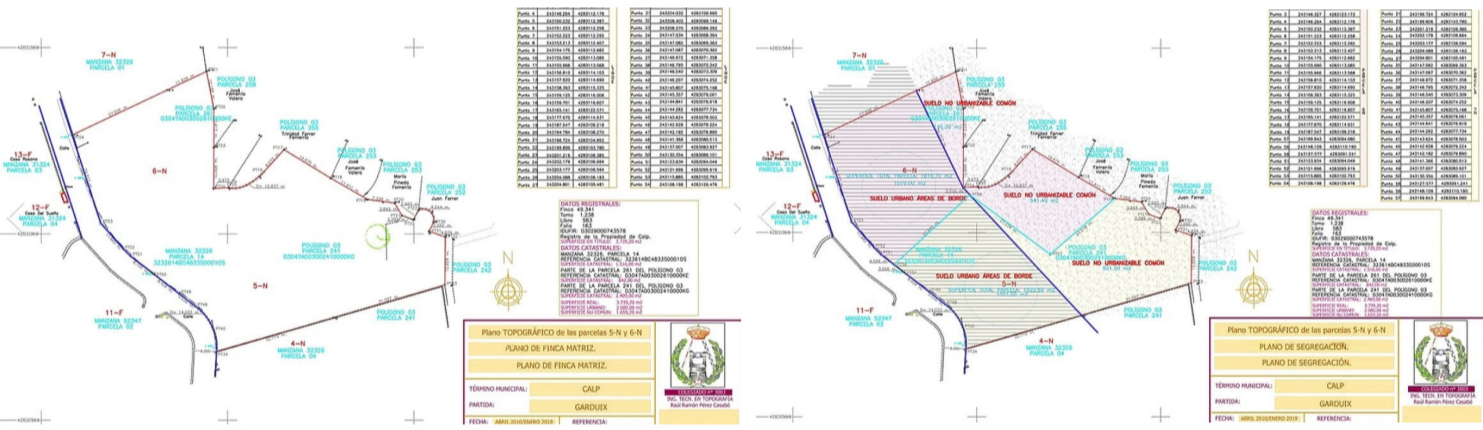

**PROPERTY ID: R4852510**

**Land for sale in Calpe**  
**€350,000**

Located within walking distance from the centre of Calpe, this plot offers views of the Peñon de Ifach, the sea and Calpe's skyline. The plot has an area of 1022 m2. In just a 5-minute drive you reach the two large sandy beaches of Calpe and in less than 10 minutes you reach the beautiful coastline of Benissa with numerous idyllic beaches.