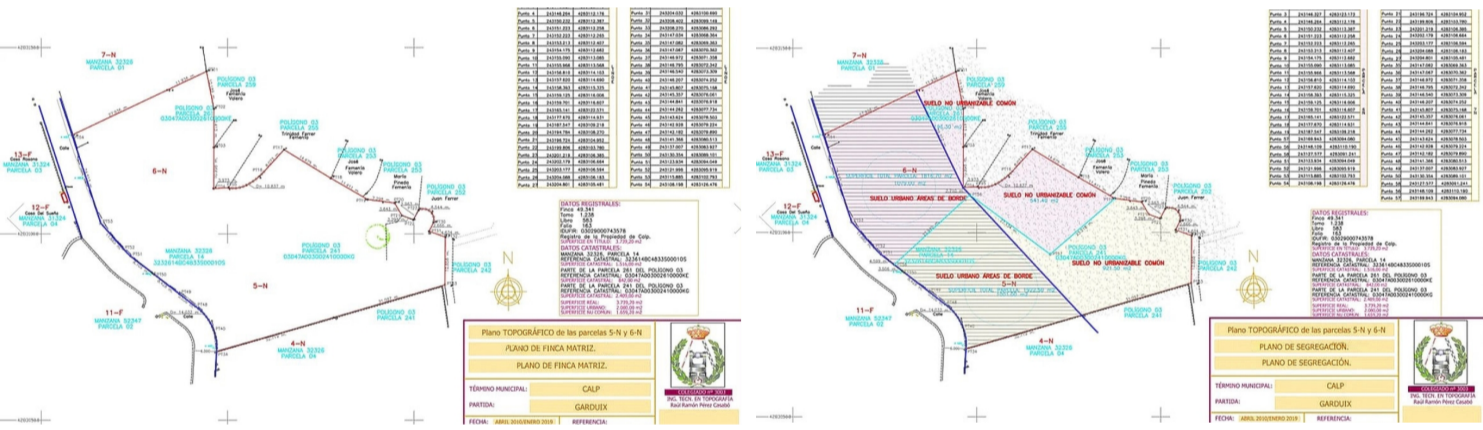

PROPERTY ID: R4852510

Land for sale in Calpe

€350,000

Located within walking distance from the centre of Calpe, this plot offers views of the Peñon de Ifach, the sea and Calpe's skyline. The plot has an area of 1022 m2. In just a 5-minute drive you reach the two large sandy beaches of Calpe and in less than 10 minutes you reach the beautiful coastline of Benissa with numerous idyllic beaches.

 0 m ²	 1022
 0	 0