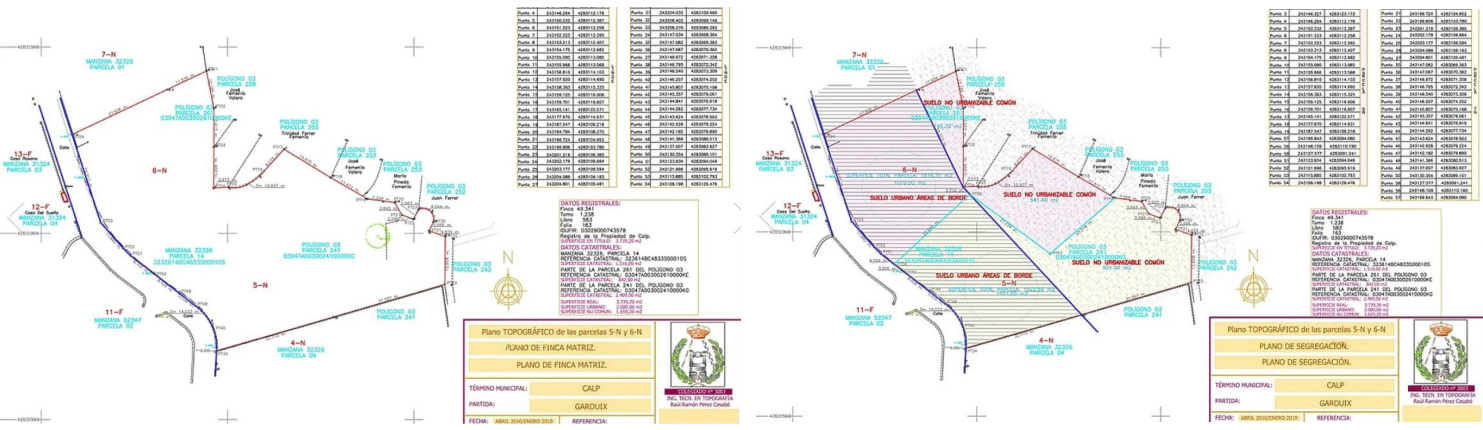

PROPERTY ID: R4852510

Land for sale in Calpe
€350,000

Located within walking distance from the centre of Calpe, this plot offers views of the Peñon de Ifach, the sea and Calpe's skyline. The plot has an area of 1022 m2. In just a 5-minute drive you reach the two large sandy beaches of Calpe and in less than 10 minutes you reach the beautiful coastline of Benissa with numerous idyllic beaches.