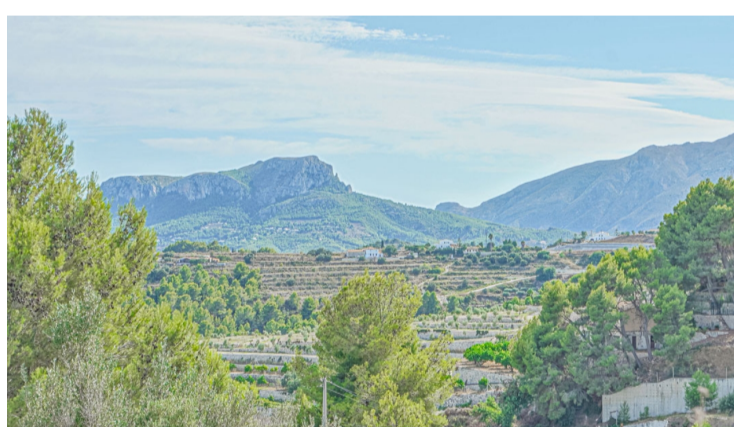

PROPERTY ID: R4852450

Land for sale in Benissa

€80,000

This 504 m2 plot is located on the edge of the centre of Benissa and offers panoramic views across the valley to the coast. To the south-east you have views of el Peñon de Ifach and the skyline of Calpe, to the south-west you have views of Sierra D'Olta and the impressive Sierra de Bernia mountain range. The plot is completely flat and is...