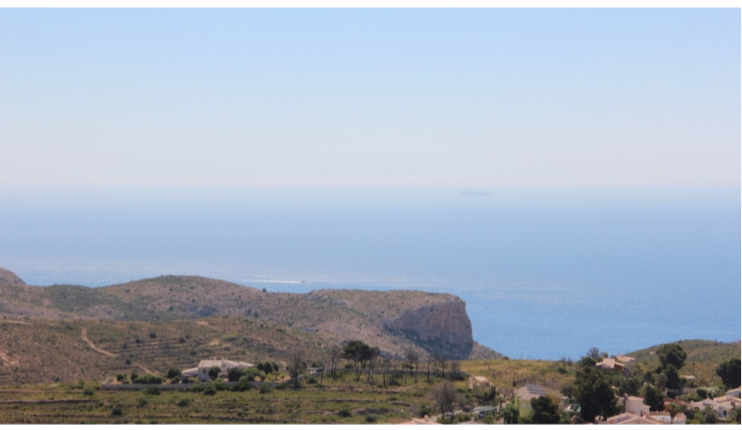

## Detached Villa for sale in Benitachell

€690,000

Traditional villa with sea views and 5 bedrooms for sale in Benitachell. The villa is south-east facing and overlooks the sea and the Granadella Natural Park. It is located in the well-known Cumbre del Sol urbanization close to the Lady Elizabeth International School and some stores, bars and restaurants. The house has 2 floors, on the ground floor...