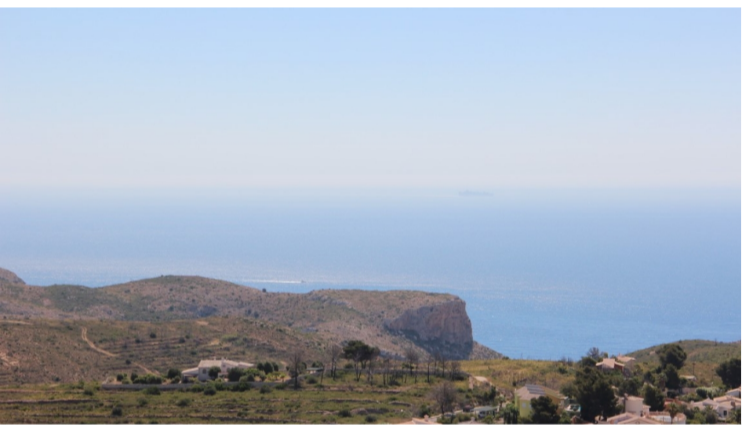

PROPERTY ID: R4851769

Detached Villa for sale in Benitachell

€690,000

Traditional villa with sea views and 5 bedrooms for sale in Benitachell. The villa is south-east facing and overlooks the sea and the Granadella Natural Park. It is located in the well-known Cumbre del Sol urbanization close to the Lady Elizabeth International School and some stores, bars and restaurants. The house has 2 floors, on the ground floor...