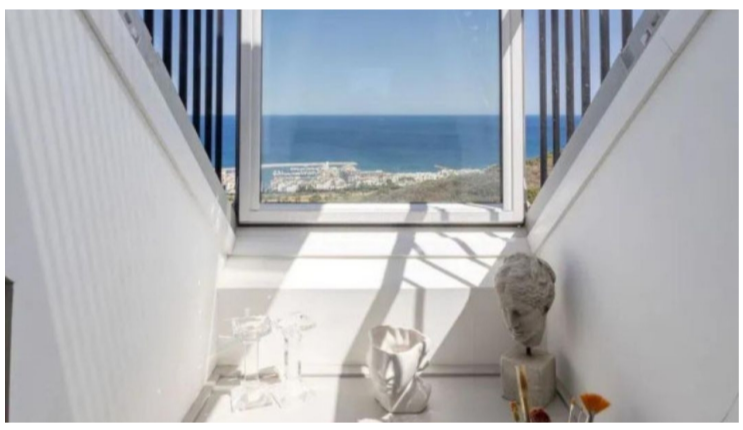

## Penthouse for sale in Manilva

€440,000

Corner penthouse with stunning views of the Mediterranean Sea with an impressive panoramic view of Puerto de la Duquesa, Estepona, African coast.. . ) and the mountain. New construction of two large bedrooms with 2 bathrooms and fitted wardrobes, large living room with views of the Mediterranean coast and (new construction) renovated and equipped...