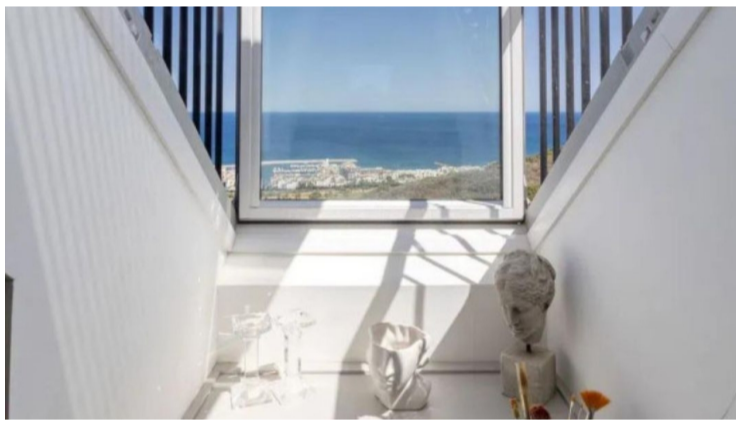

## Penthouse for sale in Manilva

€440,000

Corner penthouse with stunning views of the Mediterranean Sea with an impressive panoramic view of Puerto de la Duquesa, Estepona, African coast.. . ) and the mountain. New construction of two large bedrooms with 2 bathrooms and fitted wardrobes, large living room with views of the Mediterranean coast and (new construction) renovated and equipped...