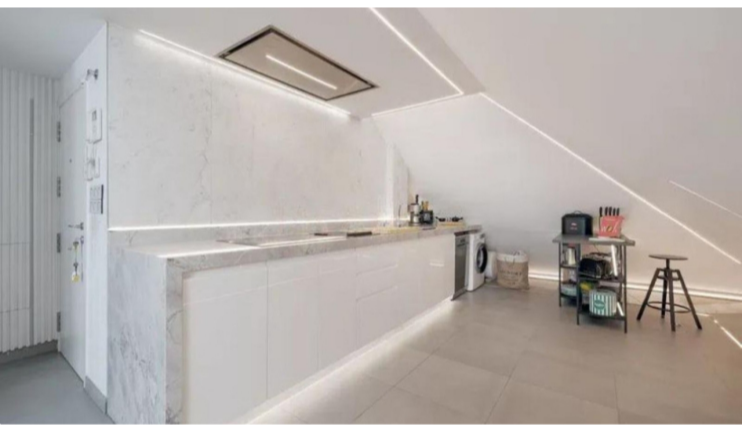

PROPERTY ID: R4836481

Penthouse for sale in Manilva

€440,000

Corner penthouse with stunning views of the Mediterranean Sea with an impressive panoramic view of Puerto de la Duquesa, Estepona, African coast.. .) and the mountain. New construction of two large bedrooms with 2 bathrooms and fitted wardrobes, large living room with views of the Mediterranean coast and (new construction) renovated and equipped...