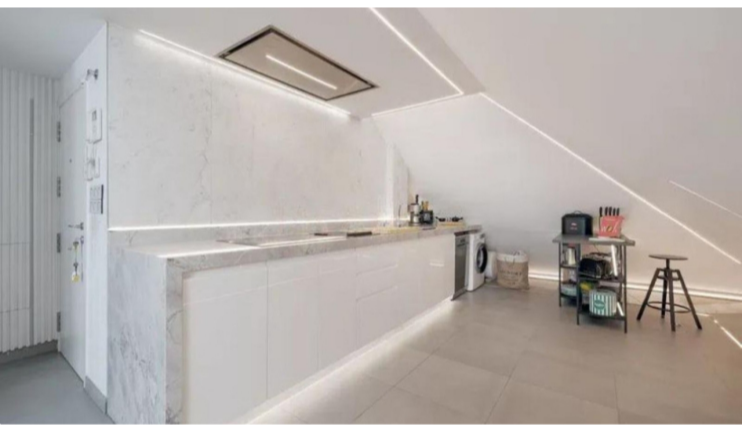

## Penthouse for sale in Manilva

€440,000

Corner penthouse with stunning views of the Mediterranean Sea with an impressive panoramic view of Puerto de la Duquesa, Estepona, African coast.. . ) and the mountain. New construction of two large bedrooms with 2 bathrooms and fitted wardrobes, large living room with views of the Mediterranean coast and (new construction) renovated and equipped...