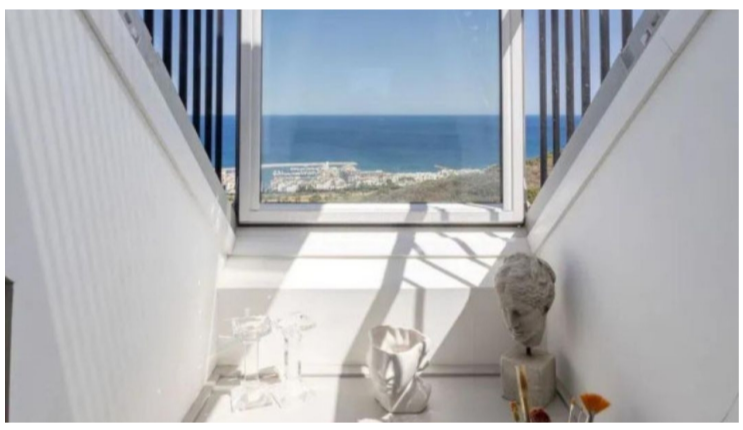

PROPERTY ID: R4836481

Penthouse for sale in Manilva

€440,000

Corner penthouse with stunning views of the Mediterranean Sea with an impressive panoramic view of Puerto de la Duquesa, Estepona, African coast.. .) and the mountain. New construction of two large bedrooms with 2 bathrooms and fitted wardrobes, large living room with views of the Mediterranean coast and (new construction) renovated and equipped...