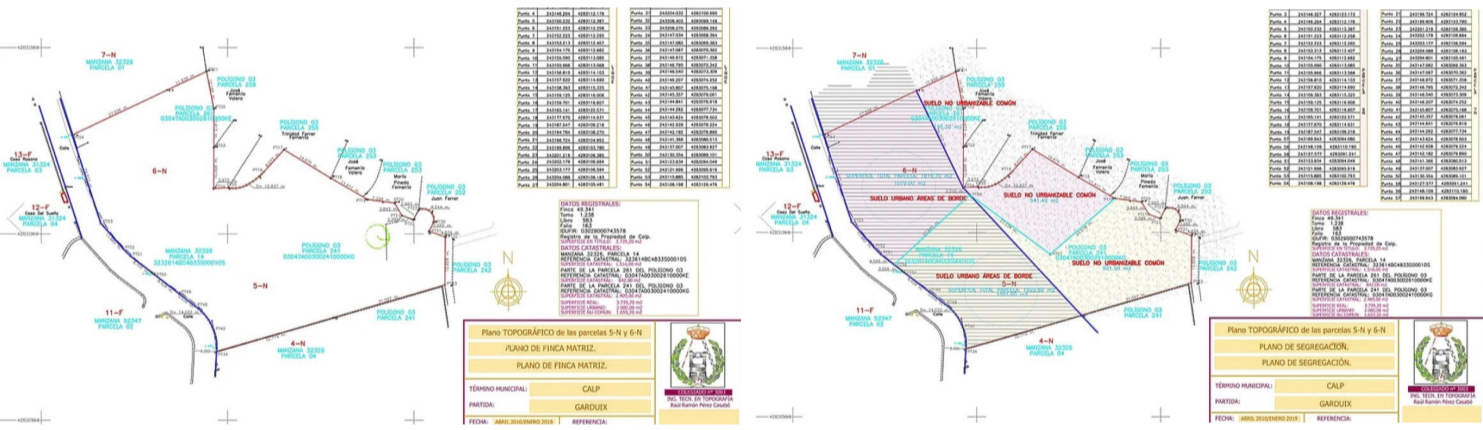

PROPERTY ID: R4680244

Residential Plot for sale in Calpe

€350,000

Located within walking distance from the centre of Calpe, this plot offers views of the Peñon de Ifach, the sea and Calpe's skyline. The plot has an area of 1022 m2. In just a 5-minute drive you reach the two large sandy beaches of Calpe and in less than 10 minutes you reach the beautiful coastline of Benissa with numerous idyllic beaches.