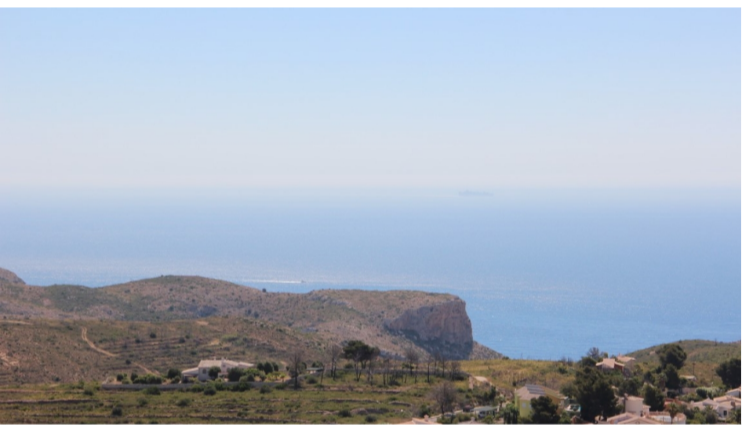

PROPERTY ID: R4822822

Detached Villa for sale in Benitachell

€690,000

#13;
 Traditional villa with sea views and 5 bedrooms for sale in Benitachell. The villa is south-east facing and overlooks the sea and the Granadella Natural Park. It is located in the well-known Cumbre del Sol urbanization close to the Lady Elizabeth International School and some stores, bars and restaurants. The house has 2 floors, on the ground...