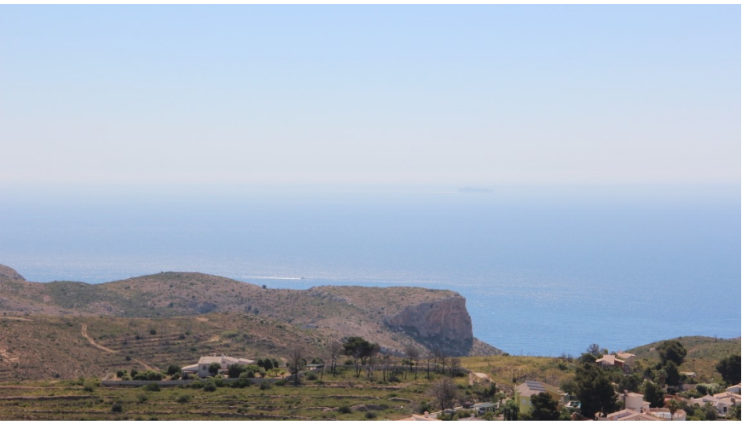

PROPERTY ID: R4822822

Detached Villa for sale in Benitachell

€690,000

#13;

Traditional style villa with sea view and 5 bedrooms for sale in Benitachell. The villa is south-east facing and overlooks the sea and the Granadella nature park. It is located in the well-known urbanization Cumbre del Sol close to the Lady Elizabeth International School and some shops, bars and restaurants. The house is distributed over 2...