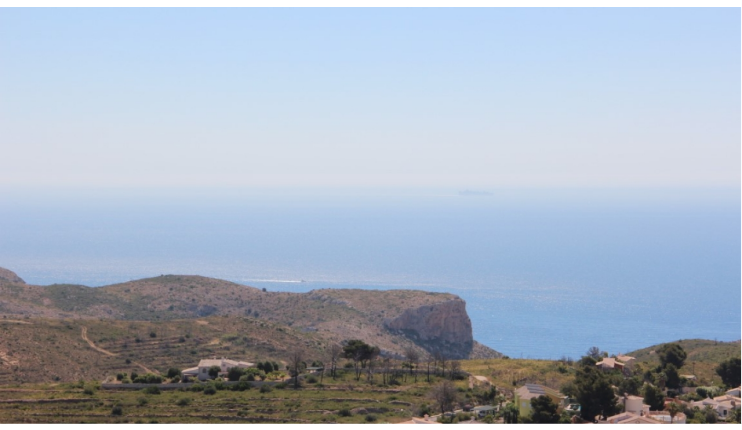

PROPERTY ID: R4822822

Detached Villa for sale in Benitachell

€690,000

#13;
 Traditional villa with sea views and 5 bedrooms for sale in Benitachell. The villa is south-east facing and overlooks the sea and the Granadella Natural Park. It is located in the well-known Cumbre del Sol urbanization close to the Lady Elizabeth International School and some stores, bars and restaurants. The house has 2 floors, on the ground...