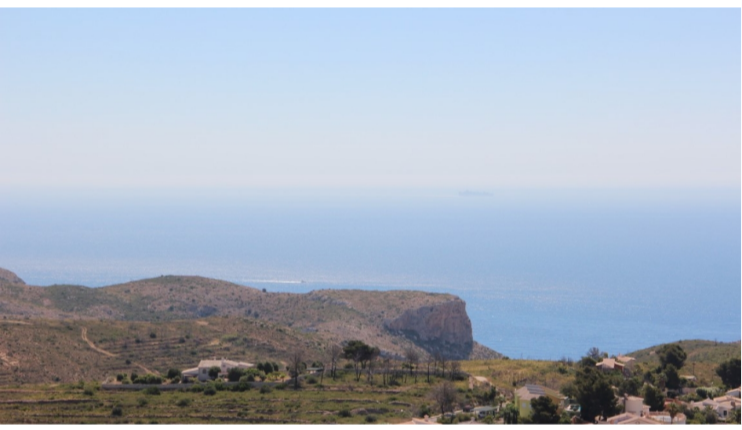

Detached Villa for sale in Benitachell

€690,000

#13;

Traditional villa with sea views and 5 bedrooms for sale in Benitachell. The villa is south-east facing and overlooks the sea and the Granadella Natural Park. It is located in the well-known Cumbre del Sol urbanization close to the Lady Elizabeth International School and some stores, bars and restaurants. The house has 2 floors, on the ground...

360 m²

748

5

4

+34 609 97 72 62

www.homes-abroad.com

info@homes-abroad.com