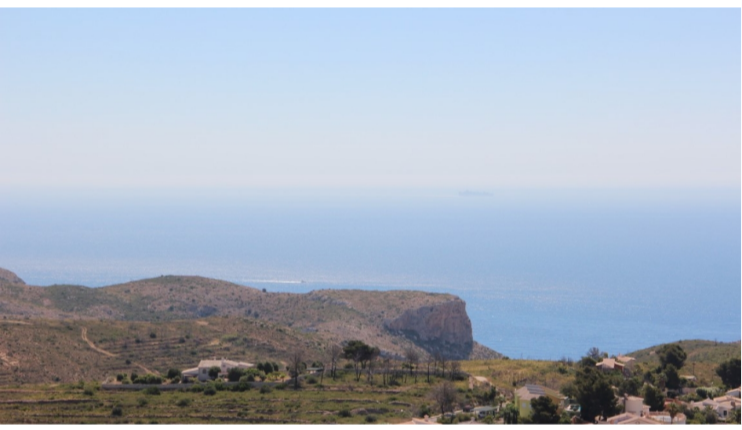

PROPERTY ID: R4822822

Detached Villa for sale in Benitachell

€690,000

#13;

Traditional villa with sea views and 5 bedrooms for sale in Benitachell. The villa is south-east facing and overlooks the sea and the Granadella Natural Park. It is located in the well-known Cumbre del Sol urbanization close to the Lady Elizabeth International School and some stores, bars and restaurants. The house has 2 floors, on the ground...