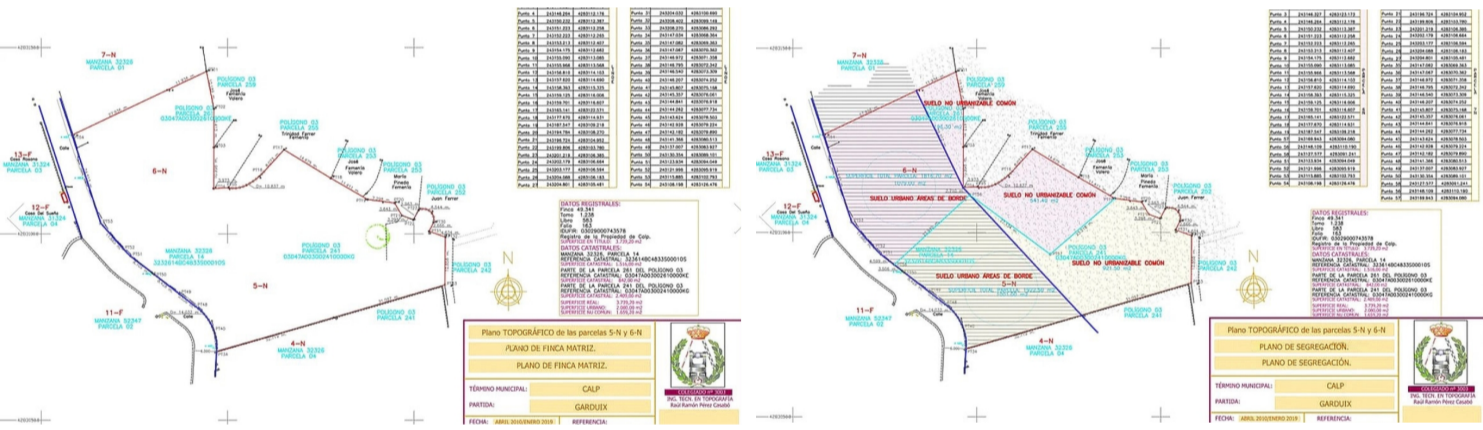

PROPERTY ID: R4822420

Residential Plot for sale in Calpe

€700,000

⌘
 Located within walking distance from the centre of Calpe, this plot offers views of the Peñon de Ifach, the sea and Calpe's skyline. The plot has an area of 3739 m2 of which 2080 m2 is urban. There is the possibility of dividing the urban part into two urban plots. In just a 5-minute drive you reach the two large sandy beaches of Calpe and in...