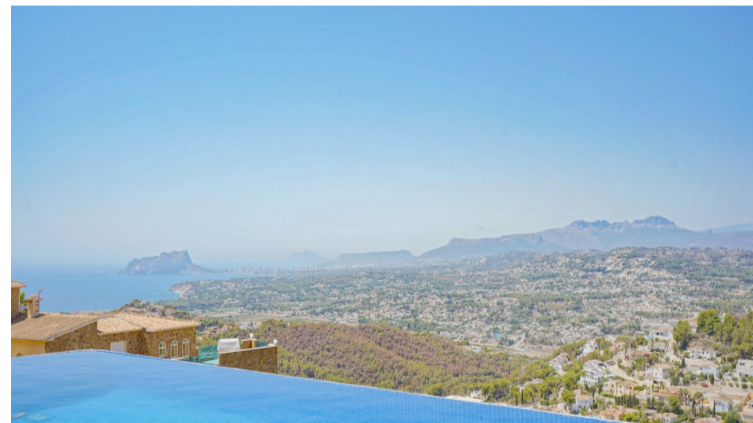

## Detached Villa for sale in Benitachell

€690,000

"Interesting for investors" &#13;  
 Bare property for sale in Cumbre del Sol This luxurious villa is located in the quiet Cumbre del Sol urbanization and offers a unique 380° view stretching from the coast over the Peñon de Ifach, inland with the impressive Sierra de Bernia and the Sierra de Aitana to the Montgó.&#13;  
 The villa is distributed on one floor of...