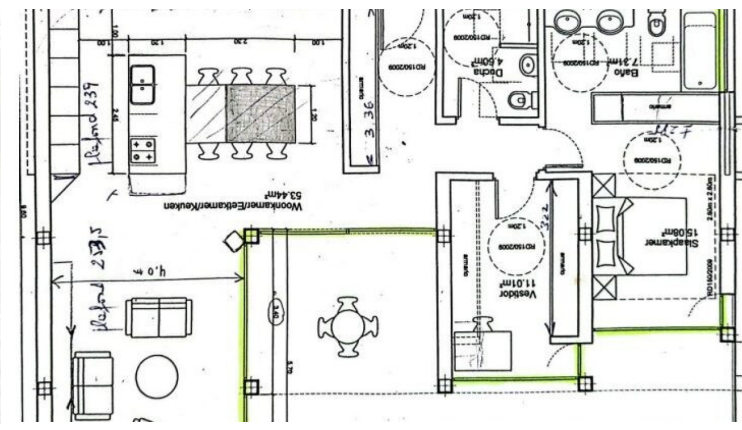

PROPERTY ID: R4822150

Detached Villa for sale in Benitachell

€875,000

"Interesting for investors" 
 Bare property for sale in Cumbre del Sol This luxurious villa is located in the quiet Cumbre del Sol urbanization and offers a unique 380° view stretching from the coast over the Peñon de Ifach, inland with the impressive Sierra de Bernia and the Sierra de Aitana to the Montgó.
 The villa is distributed on one floor of...