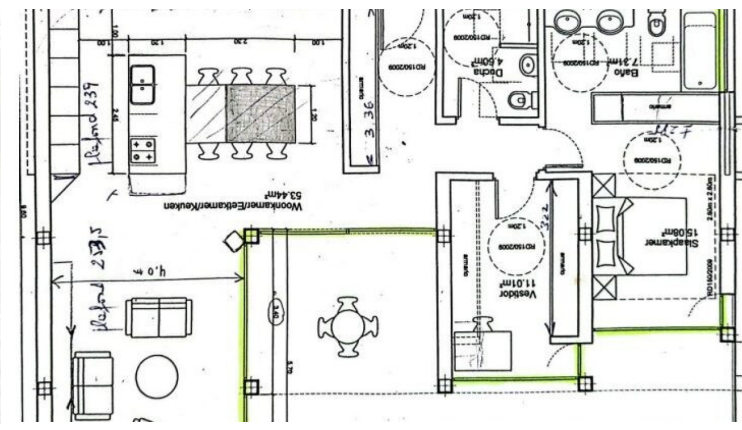

PROPERTY ID: R4822150

Detached Villa for sale in Benitachell

€875,000

"Interesting for investors" #13;
 Bare property for sale in Cumbre del Sol This luxurious villa is located in the quiet Cumbre del Sol urbanization and offers a unique 380° view stretching from the coast over the Peñon de Ifach, inland with the impressive Sierra de Bernia and the Sierra de Aitana to the Montgó. #13;
 The villa is distributed on one floor of...