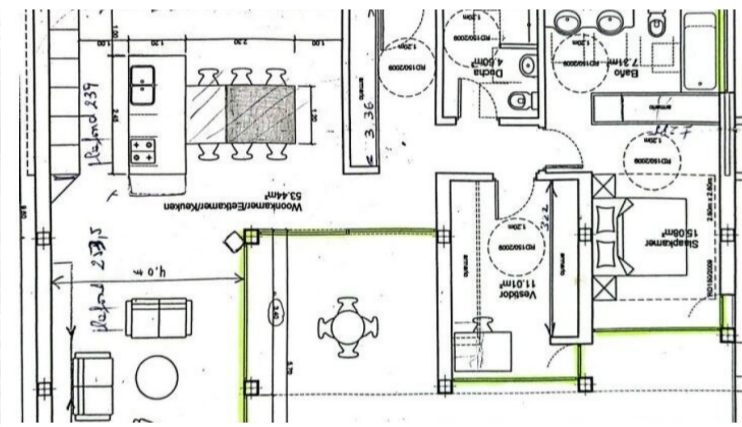

## Detached Villa for sale in Benitachell

€690,000

"Interesting for investors" &#13;  
 Bare property for sale in Cumbre del Sol This luxurious villa is located in the quiet Cumbre del Sol urbanization and offers a unique 380° view stretching from the coast over the Peñon de Ifach, inland with the impressive Sierra de Bernia and the Sierra de Aitana to the Montgó.&#13;  
 The villa is distributed on one floor of...