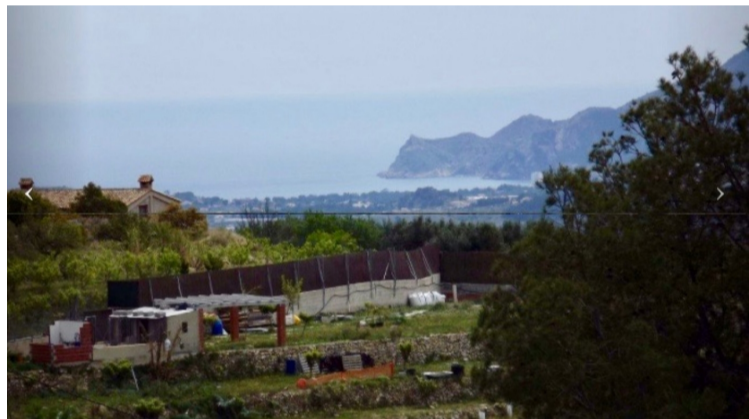

PROPERTY ID: R4819837

Land for sale in

€128,000

Soil located in the departure of Onaer in the area of Callosa de Ensarriá very near the village of Bolulla in nature with views to the mountain and the sea. Albir, Altea and surrounding area can be seen from the farm. It has an area of 11000 meters with fruit trees, almond trees and olive trees. He is allowed to build a housing according to the...