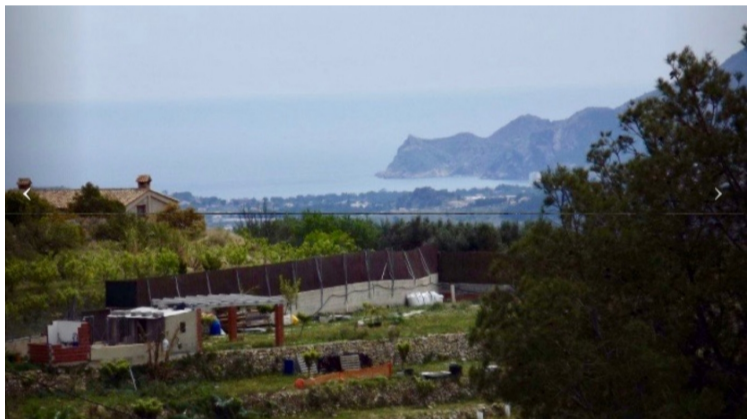

PROPERTY ID: R4819837

Land for sale in

€128,000

Soil located in the departure of Onaer in the area of Callosa de Ensarriá very near the village of Bolulla in nature with views to the mountain and the sea. Albir, Altea and surrounding area can be seen from the farm. It has an area of 11000 meters with fruit trees, almond trees and olive trees. He is allowed to build a housing according to the...