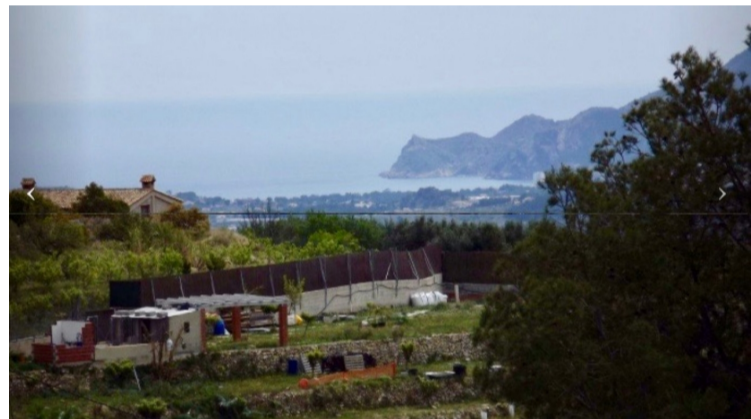

PROPERTY ID: R4819837

Land for sale in

€128,000

Soil located in the departure of Onaer in the area of Callosa de Ensarriá very near the village of Bolulla in nature with views to the mountain and the sea. Albir, Altea and surrounding area can be seen from the farm. It has an area of 11000 meters with fruit trees, almond trees and olive trees. He is allowed to build a housing according to the...