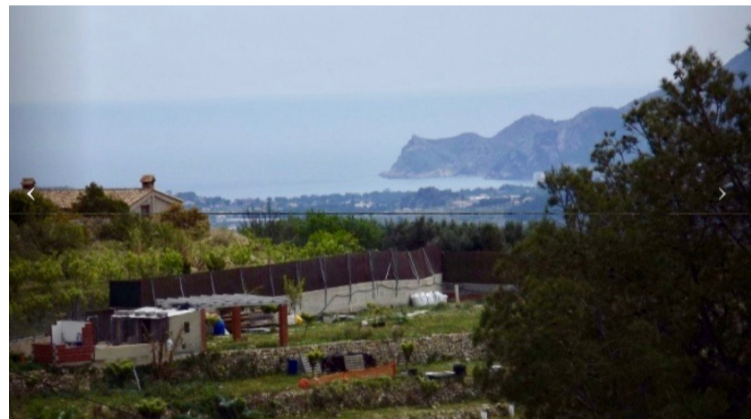

# Land for sale in

€122,000

Soil located in the departure of Onaer in the area of Callosa de Ensarriá very near the village of Bolulla in nature with views to the mountain and the sea. Albir, Altea and surrounding area can be seen from the farm. It has an area of 11000 meters with fruit trees, almond trees and olive trees. He is allowed to build a housing according to the...