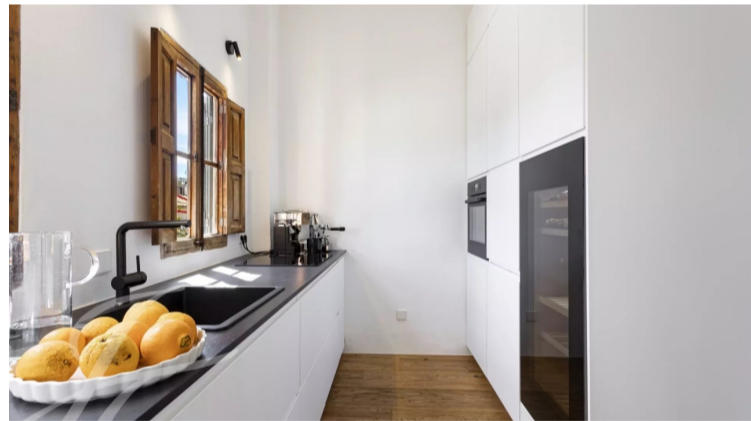

PROPERTY ID: JOT-V1504PM

Apartment for sale in Palma De Mallorca

€1,250,000

This charming house is located in El Terreno, next to Bellver Park, and with a breathtaking view of the sea and Genova. The entrance is private and exclusive, giving you a feeling of privacy and independence. The apartment is spread over two floors and has two spacious roof terraces, which offer fantastic panoramic views, as well as a shaded patio...