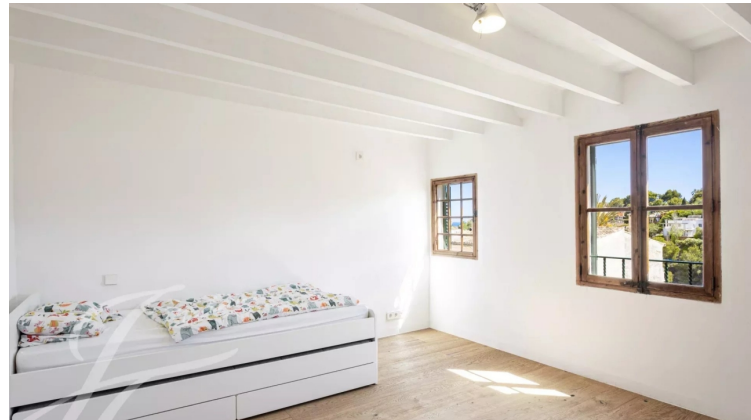

PROPERTY ID: JOT-V1504PM

Apartment for sale in Palma De Mallorca

€1,110,000

Classic Penthouse with Sea Views in El Terreno This charming house is located in El Terreno, next to Bellver Park, and with a breathtaking view of the sea and Genova. The entrance is private and exclusive, giving you a feeling of privacy and independence. The apartment is spread over two floors and has two spacious roof terraces, which offer...