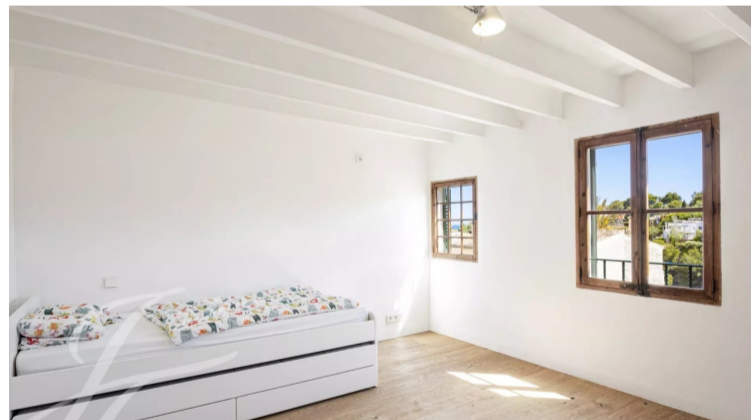

PROPERTY ID: JOT-V1504PM

Apartment for sale in Palma De Mallorca

€1,250,000

This charming house is located in El Terreno, next to Bellver Park, and with a breathtaking view of the sea and Genova. The entrance is private and exclusive, giving you a feeling of privacy and independence. The apartment is spread over two floors and has two spacious roof terraces, which offer fantastic panoramic views, as well as a shaded patio...