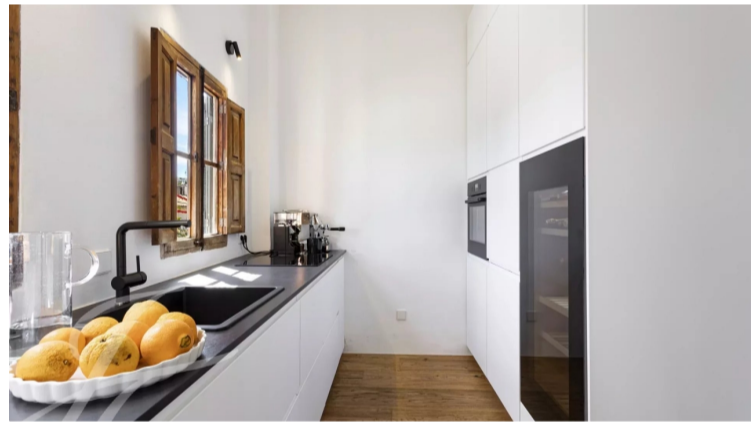

## Apartment for sale in Palma De Mallorca

€1,110,000

Classic Penthouse with Sea Views in El Terreno This charming house is located in El Terreno, next to Bellver Park, and with a breathtaking view of the sea and Genova. The entrance is private and exclusive, giving you a feeling of privacy and independence. The apartment is spread over two floors and has two spacious roof terraces, which offer...