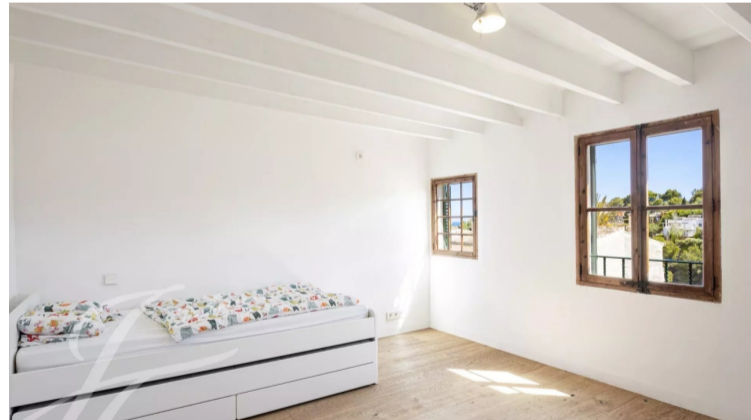

PROPERTY ID: JOT-V1504PM

Apartment for sale in Palma De Mallorca

€1,110,000

Classic Penthouse with Sea Views in El Terreno This charming house is located in El Terreno, next to Bellver Park, and with a breathtaking view of the sea and Genova. The entrance is private and exclusive, giving you a feeling of privacy and independence. The apartment is spread over two floors and has two spacious roof terraces, which offer...