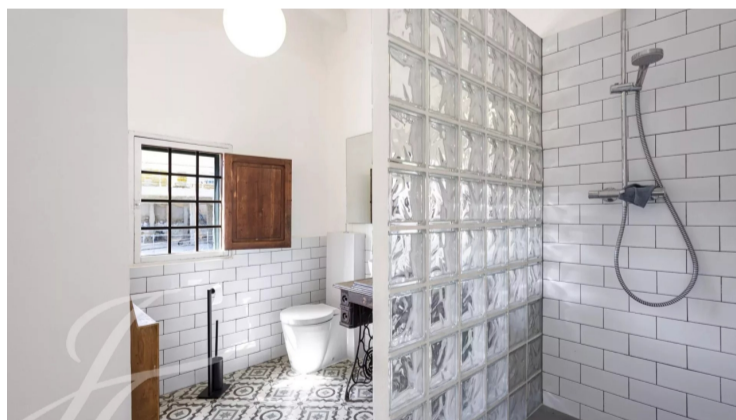

## Apartment for sale in Palma De Mallorca

€1,250,000

This charming house is located in El Terreno, next to Bellver Park, and with a breathtaking view of the sea and Genova. The entrance is private and exclusive, giving you a feeling of privacy and independence. The apartment is spread over two floors and has two spacious roof terraces, which offer fantastic panoramic views, as well as a shaded patio...