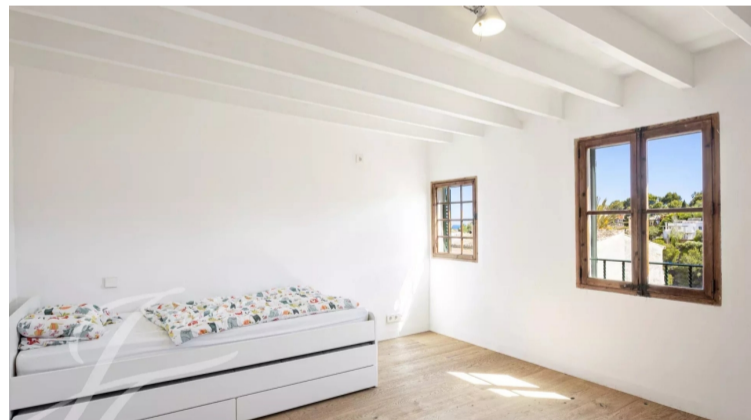

## Apartment for sale in Palma De Mallorca

€1,250,000

This charming house is located in El Terreno, next to Bellver Park, and with a breathtaking view of the sea and Genova. The entrance is private and exclusive, giving you a feeling of privacy and independence. The apartment is spread over two floors and has two spacious roof terraces, which offer fantastic panoramic views, as well as a shaded patio...