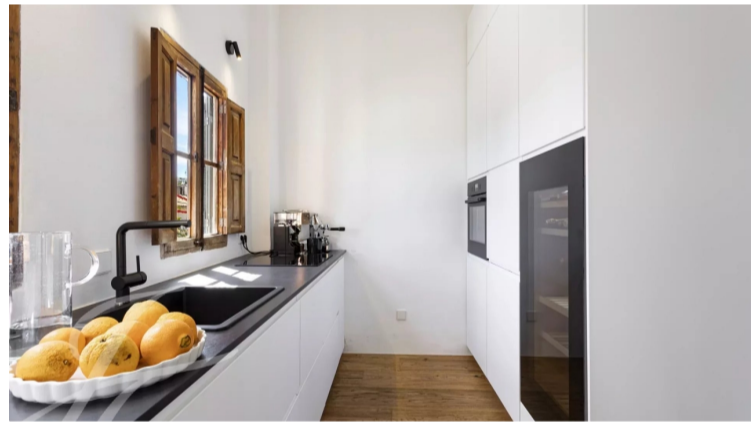

PROPERTY ID: JOT-V1504PM

Apartment for sale in Palma De Mallorca

€1,110,000

Classic Penthouse with Sea Views in El Terreno This charming house is located in El Terreno, next to Bellver Park, and with a breathtaking view of the sea and Genova. The entrance is private and exclusive, giving you a feeling of privacy and independence. The apartment is spread over two floors and has two spacious roof terraces, which offer...