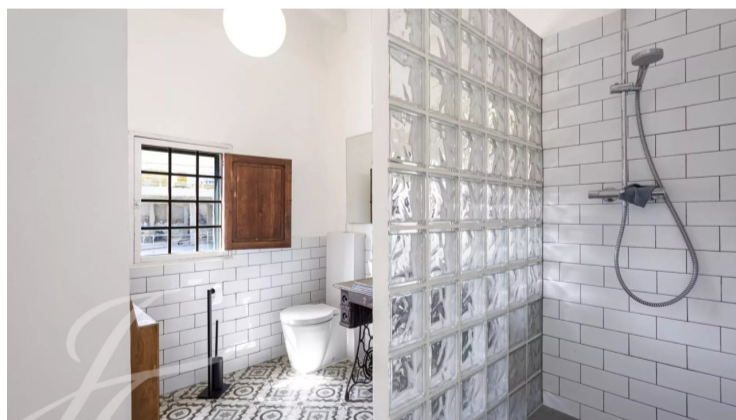

PROPERTY ID: JOT-V1504PM

Apartment for sale in Palma De Mallorca

€1,250,000

This charming house is located in El Terreno, next to Bellver Park, and with a breathtaking view of the sea and Genova. The entrance is private and exclusive, giving you a feeling of privacy and independence. The apartment is spread over two floors and has two spacious roof terraces, which offer fantastic panoramic views, as well as a shaded patio...