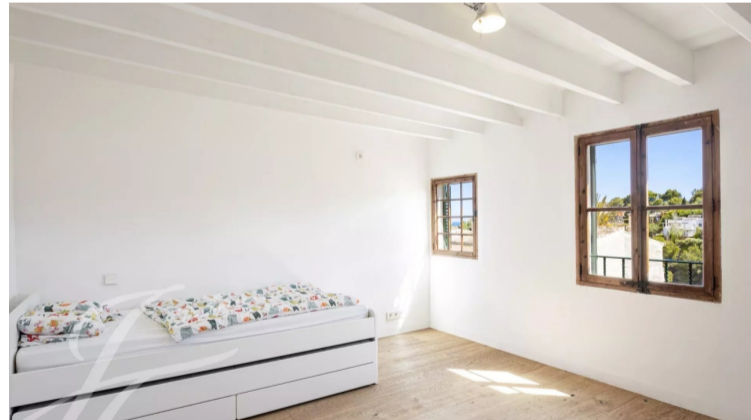

## Apartment for sale in Palma De Mallorca

€1,110,000

Classic Penthouse with Sea Views in El Terreno This charming house is located in El Terreno, next to Bellver Park, and with a breathtaking view of the sea and Genova. The entrance is private and exclusive, giving you a feeling of privacy and independence. The apartment is spread over two floors and has two spacious roof terraces, which offer...