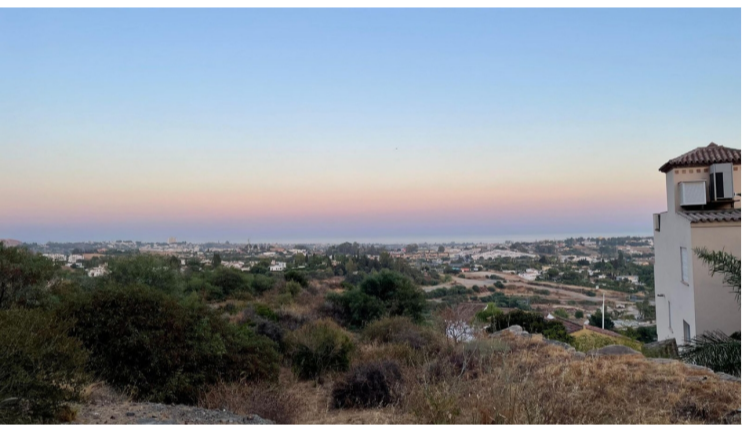

PROPERTY ID: R4808110

Residential Plot for sale in Benahavís

€749,000

Location: Benahavis, Puerto Del Almendro, gated community - La Resina with sea views and license to build in place

Spacious plot located in a privileged position, ideal for those seeking the best of both worlds: peace, tranquility, and panoramic views of the surrounding landscape, along with sea views, yet very close to all amenities. The...