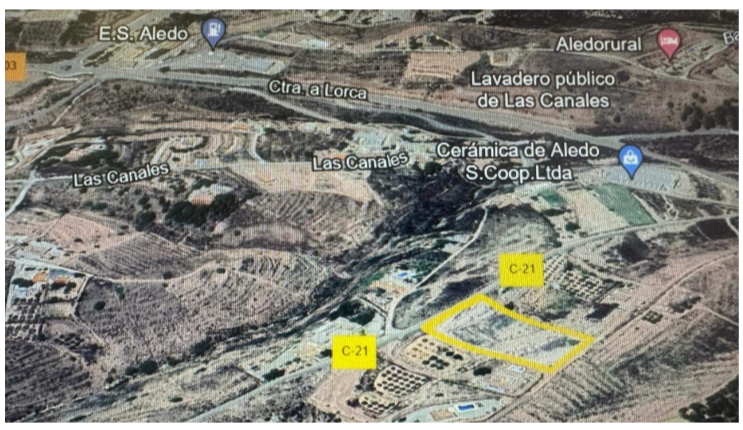

Plot for sale in Totana

€39,000

This is a 5.700 m2 approx. plot in the outskirts of the Aledo town overlooking the mountains of Sierra Espuna and just few minutes from the actual town. The plot has mains, water and electricity at the plot entrance. There are few almond trees and small group of grown pines trees. The plot has license to build up to 220 sq mts house. The plot ca...

0 m²

5700

0

0

+34 609 97 72 62

www.homes-abroad.com

info@homes-abroad.com