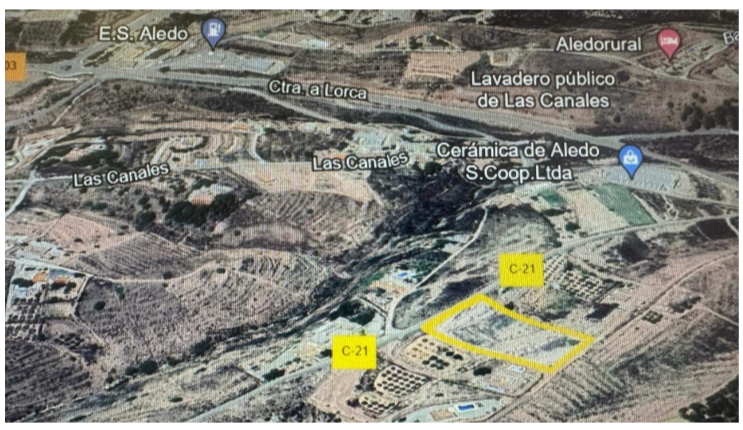

PROPERTY ID: SOH-PLTA01

Plot for sale in Totana

€39,000

This is a 5.700 m2 approx. plot in the outskirts of the Aledo town overlooking the mountains of Sierra Espuna and just few minutes from the actual town. The plot has mains, water and electricity at the plot entrance. There are few almond trees and small group of grown pines trees. The plot has license to build up to 220 sq mts house. The plot ca...