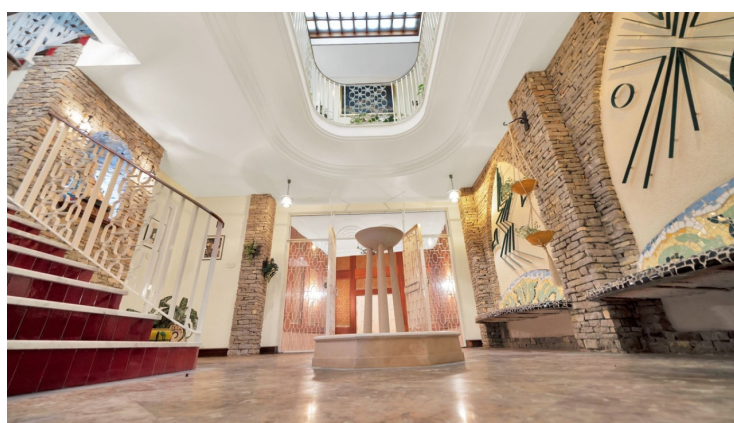

PROPERTY ID: R4764469

City Palace for sale in Tarifa

€1,950,000

HOUSE IN THE HISTORIC CENTER OF TARIFA ON THE MEDIEVAL WALL.

A unique property, a large corner house overlooking the plaza and with access from two streets, unique because it is located directly on the medieval wall of Tarifa, through which it has one of its entrances. Who can say that he walks along the battlements inside his own house?