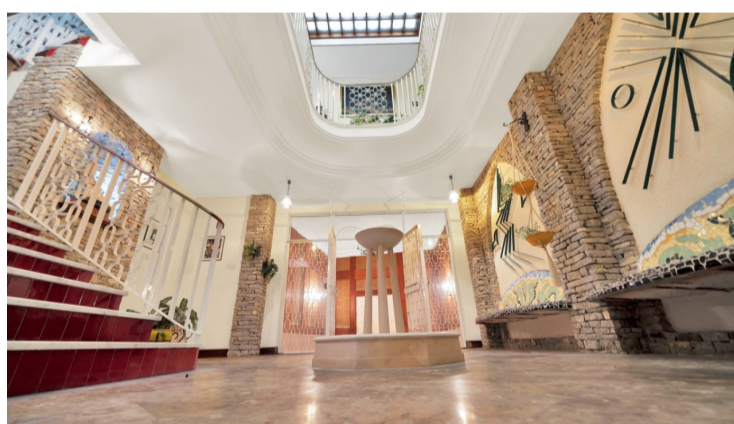

### City Palace for sale in Tarifa

€1,950,000

HOUSE IN THE HISTORIC CENTER OF TARIFA ON THE MEDIEVAL WALL.

A unique property, a large corner house overlooking the plaza and with access from two streets, unique because it is located directly on the medieval wall of Tarifa, through which it has one of its entrances. Who can say that he walks along the battlements inside his own house?