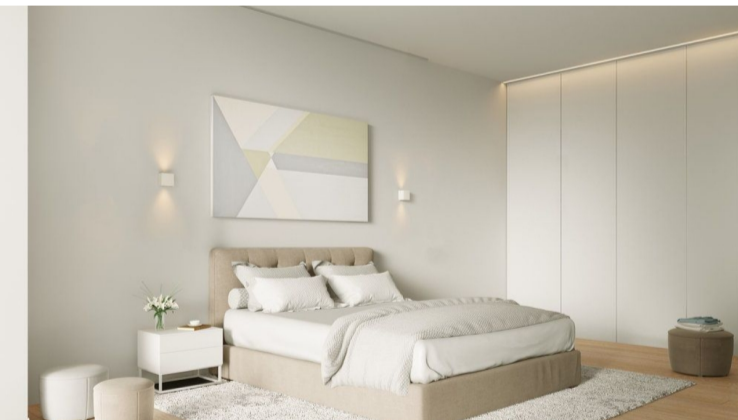

PROPERTY ID: SLC-KV309

Detached Villa for sale in Altea

€1,750,000

New Project! We are proud to offer this exclusive south facing villa with spectacular sea views that stretch across the bay of Altea and down the coast to Benidorm, an ideal location for those wishing to be in an environment where luxury and privacy prevails. Entering the plot from street level to the rear of the villa is a driveway with a...

Icon of a house with a square inside, representing the plot area. Below the icon is the text "0 m²".

Icon of a floor plan, representing the total area. Below the icon is the text "1045".

Icon of a bed, representing the number of bedrooms. Below the icon is the text "4".

Icon of a bathtub, representing the number of bathrooms. Below the icon is the text "4".