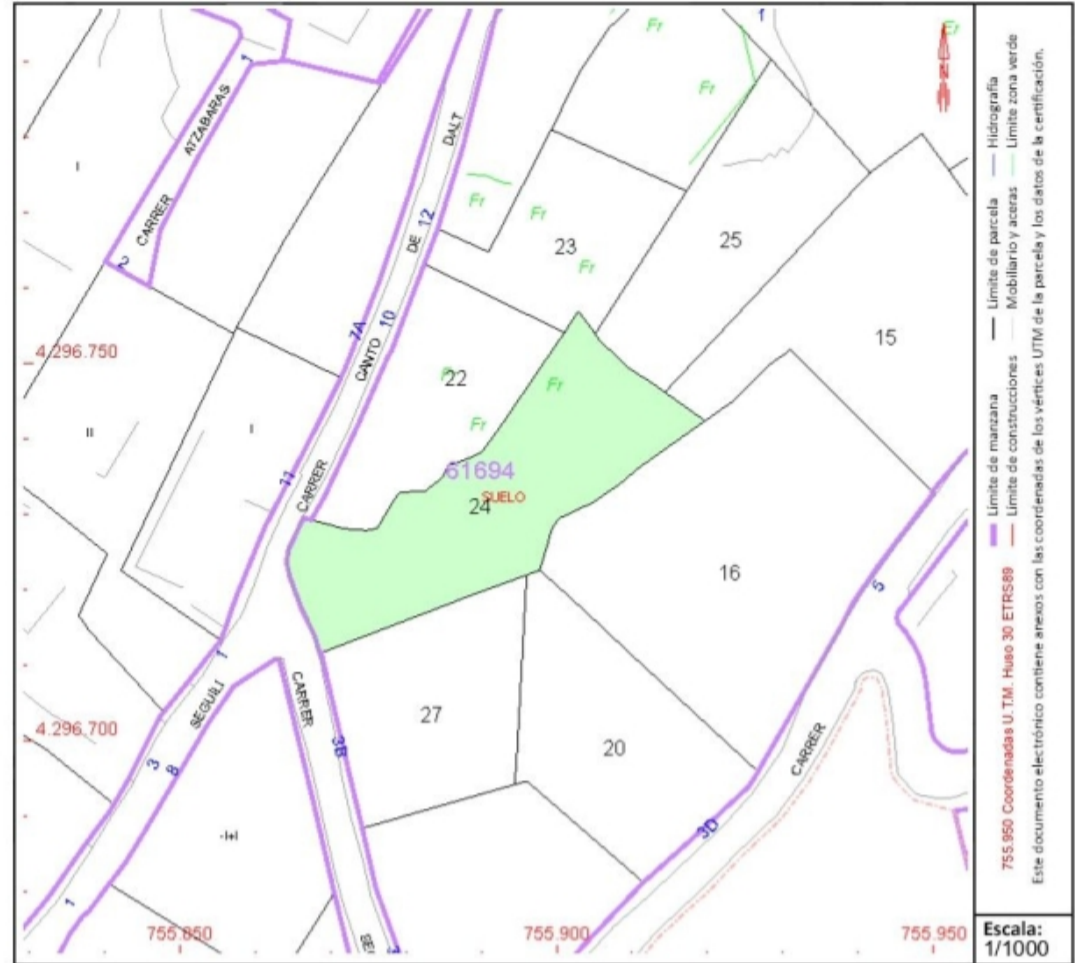

DATOS DESCRIPTIVOS DEL INMUEBLE

Localización:

CL CANTO D'ALT Suelo
03792 ORBA [ALICANTE]

Clase: URBANO

Uso principal: Suelo sin edif.

Superficie construida:

Año construcción:

PARCELA

Superficie gráfica: 905 m2

Participación del inmueble: 99,999900 %

Tipo:

PROPERTY ID: PEG-001512

Urbanización Orbeta

Plot for sale in Orba

€90,000

On this plot of 905 m2 you can build a house in two different heights. It is located in the Orbeta de Orba urbanization in the heart of the Costa Blanca. Beautiful views of the valley and the surrounding mountains. Very close to the town, which is about 10-15 minutes from the motorway that connects Alicante and Valencia. It is located near Dénia...