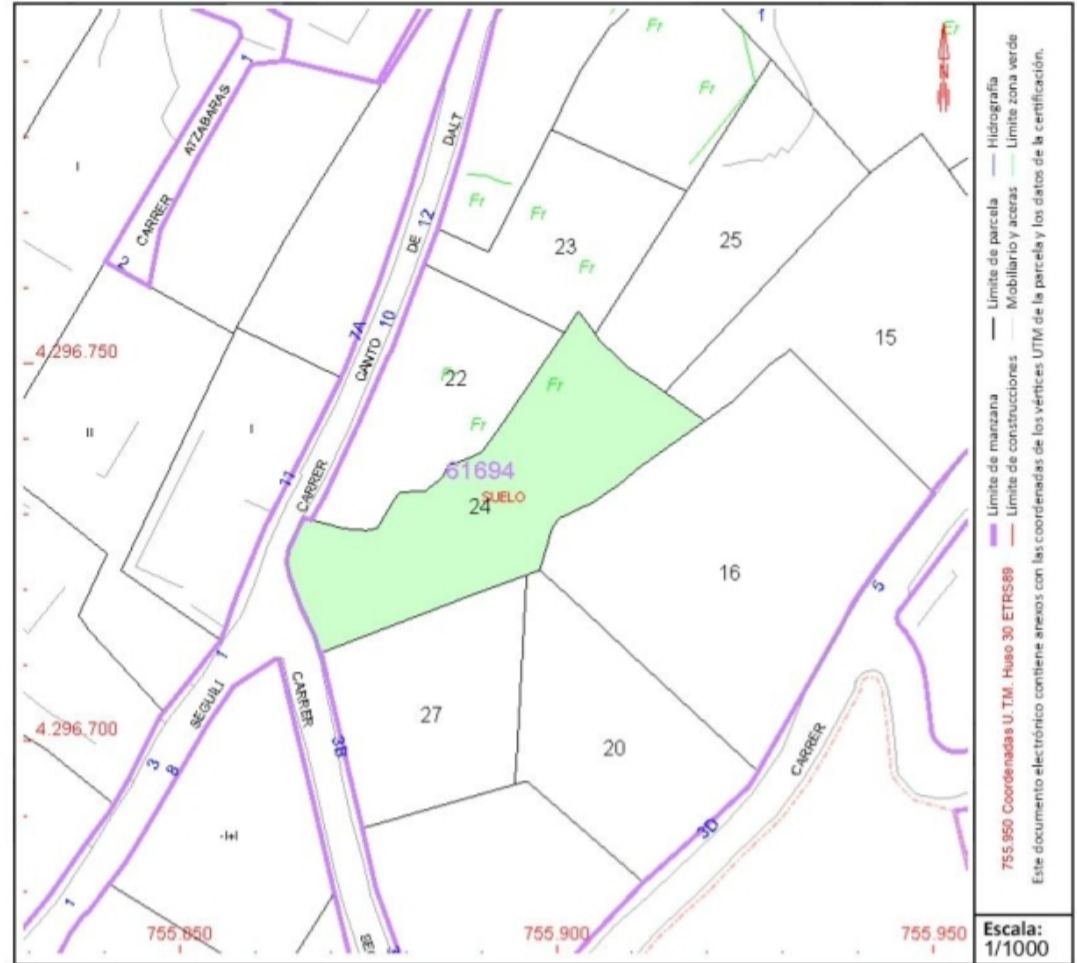

DATOS DESCRIPTIVOS DEL INMUEBLE

Localización:
CL CANTO D'ALT Suelo
03792 ORBA [ALICANTE]

Clase: URBANO
Uso principal: Suelo sin edif.
Superficie construida:
Año construcción:

PARCELA

Superficie gráfica: 905 m2
Participación del inmueble: 99,999900 %
Tipo:

PROPERTY ID: PEG-001512

Plot for sale in Orba

€90,000

On this plot of 905 m2 you can build a house in two different heights. It is located in the Orbeta de Orba urbanization in the heart of the Costa Blanca. Beautiful views of the valley and the surrounding mountains. Very close to the town, which is about 10-15 minutes from the motorway that connects Alicante and Valencia. It is located near Dénia...