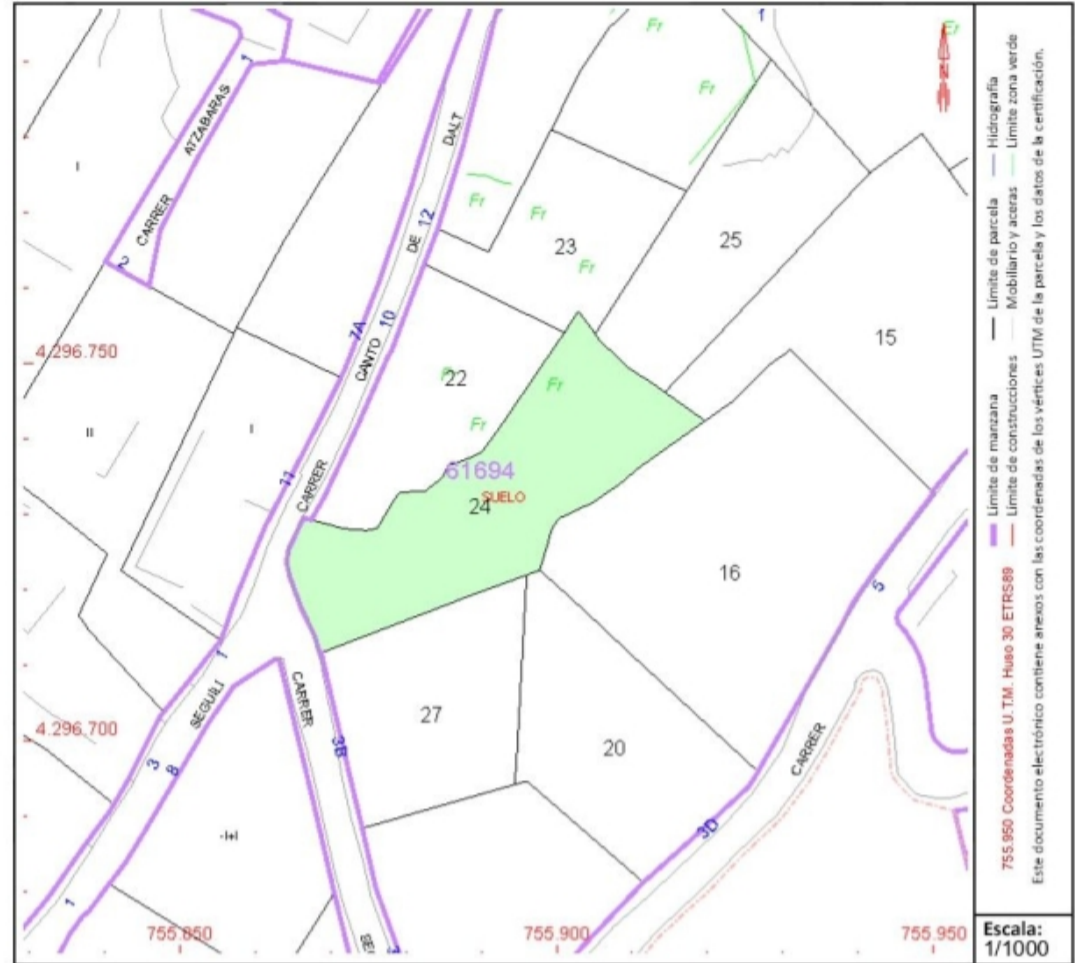

DATOS DESCRIPTIVOS DEL INMUEBLE

Localización:

CL CANTO D'ALT Suelo
03792 ORBA [ALICANTE]

Clase: URBANO

Uso principal: Suelo sin edif.

Superficie construida:

Año construcción:

PARCELA

Superficie gráfica: 905 m2

Participación del inmueble: 99,999900 %

Tipo:

PROPERTY ID: PEG-001512

Plot for sale in Orba

€90,000

On this plot of 905 m2 you can build a house in two different heights. It is located in the Orbeta de Orba urbanization in the heart of the Costa Blanca. Beautiful views of the valley and the surrounding mountains. Very close to the town, which is about 10-15 minutes from the motorway that connects Alicante and Valencia. It is located near Dénia...