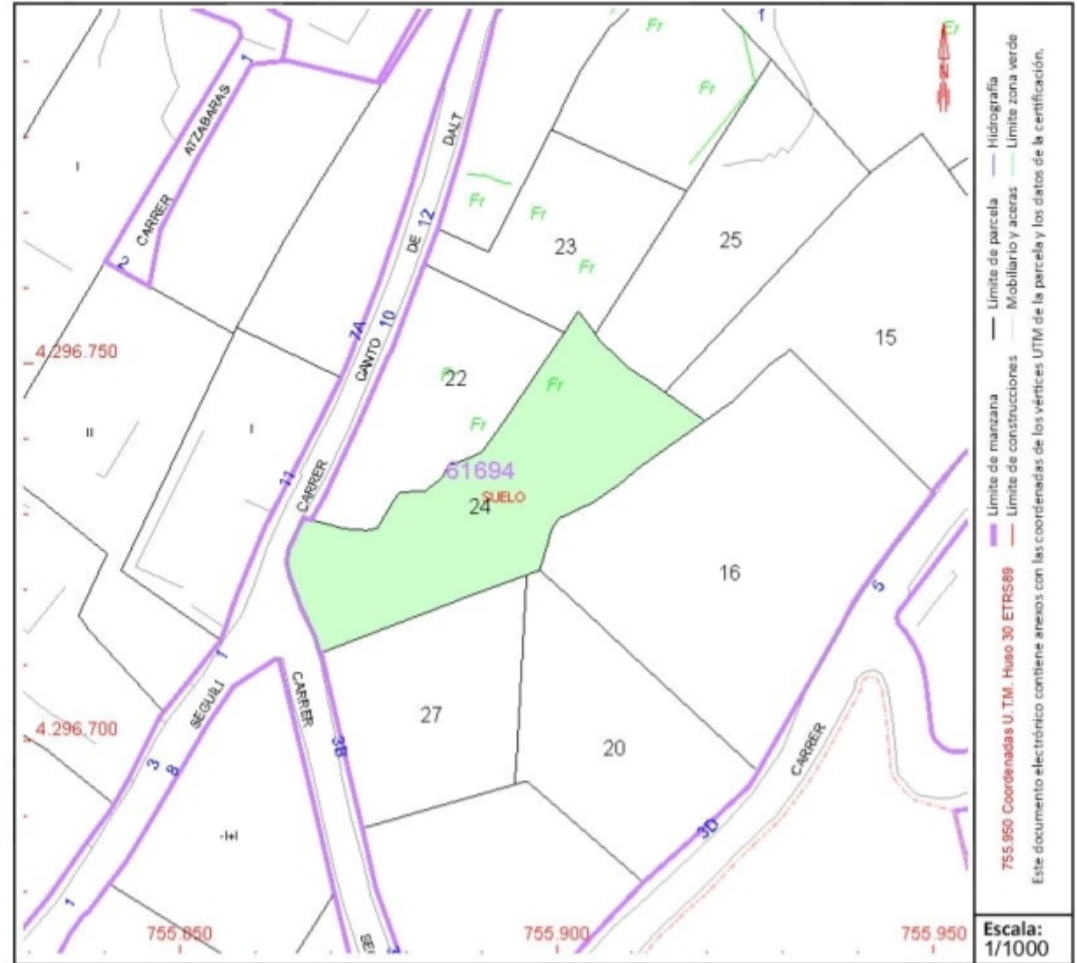

DATOS DESCRIPTIVOS DEL INMUEBLE

Localización:
CL CANTO D'ALT Suelo
03792 ORBA [ALICANTE]

Clase: URBANO
Uso principal: Suelo sin edif.
Superficie construida:
Año construcción:

PARCELA

Superficie gráfica: 905 m2
Participación del inmueble: 99,999900 %
Tipo:

PROPERTY ID: PEG-001512

Urbanización Orbeta

Plot for sale in Orba

€90,000

On this plot of 905 m2 you can build a house in two different heights. It is located in the Orbeta de Orba urbanization in the heart of the Costa Blanca. Beautiful views of the valley and the surrounding mountains. Very close to the town, which is about 10-15 minutes from the motorway that connects Alicante and Valencia. It is located near Dénia...