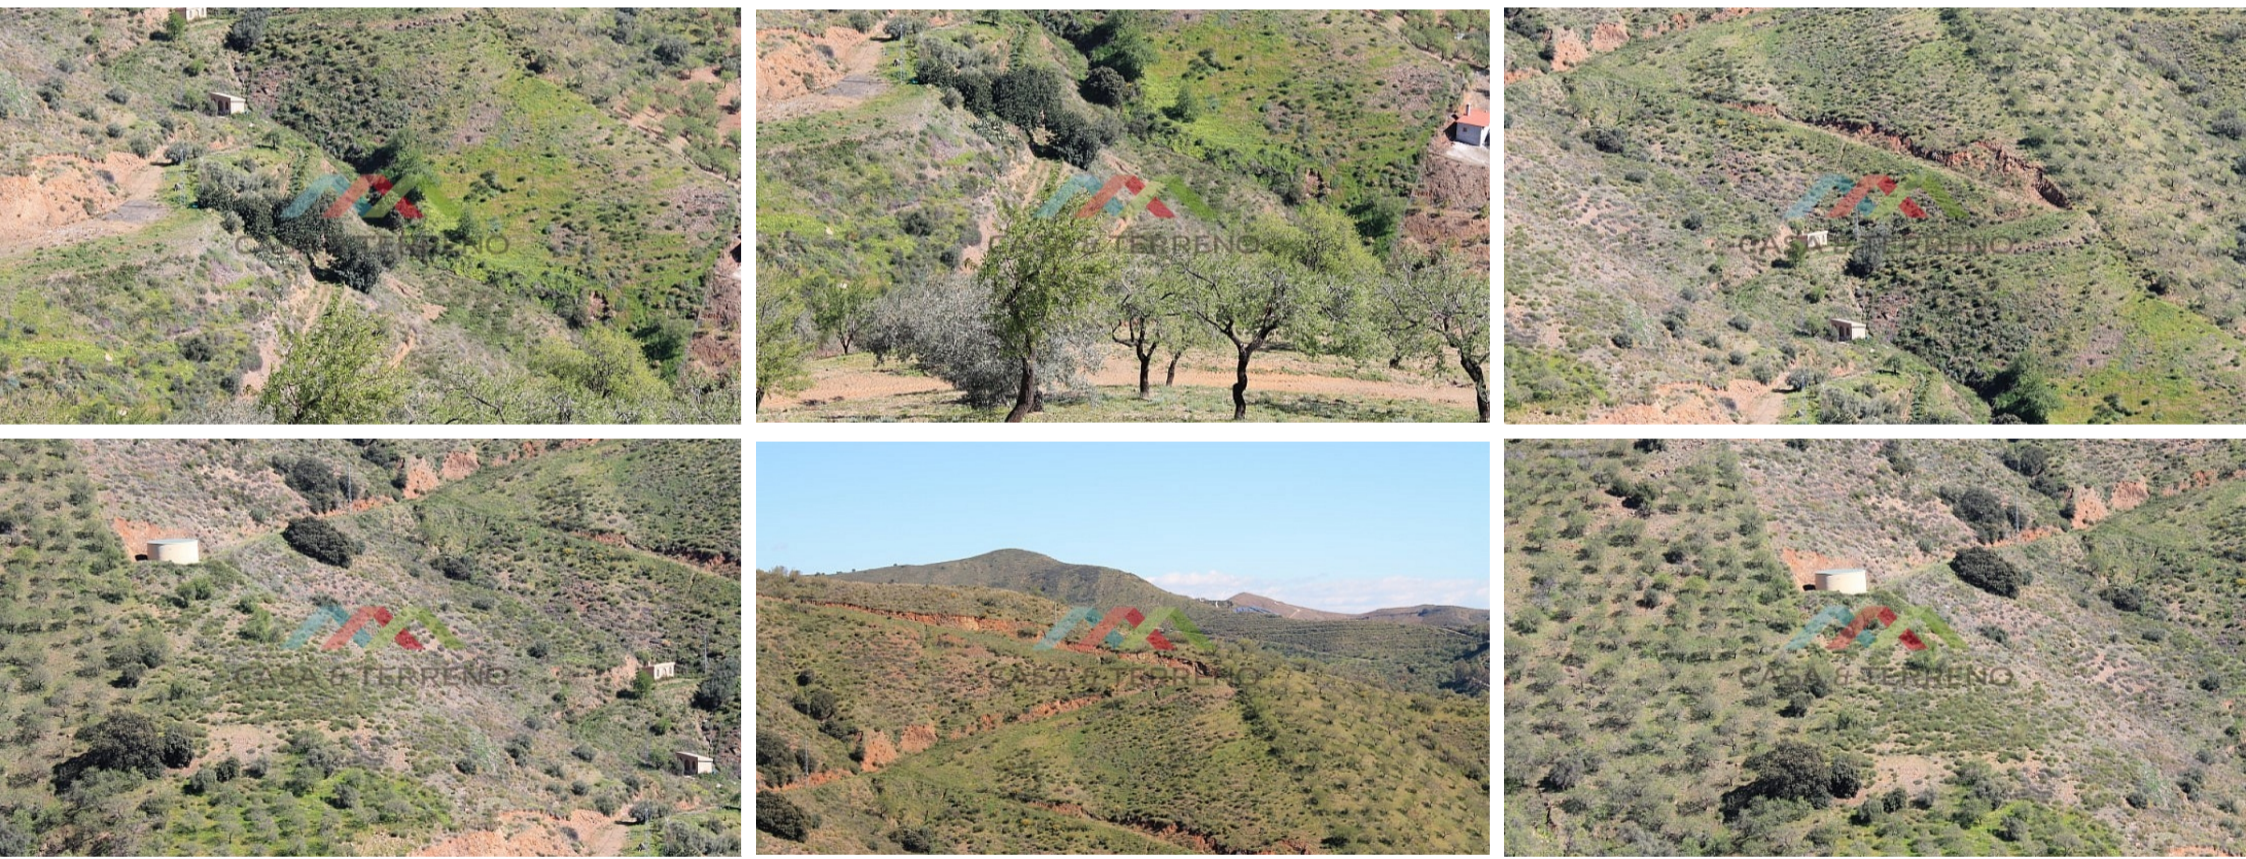

**PROPERTY ID: CST-4864**

## Plot for sale in El Borge

€250,000

This nice farm has a total extension of 86.900 m2 and has two sheds from 42 m2 each, also boasts 300 mangos, 100 avocado and along the entrance lane about 100 trees of tangerines. The property also has 3 water drillings and a well with brook water, a deposit of 500,000 litres capacity, 100 horse-power transformer electrical and high-voltage line...