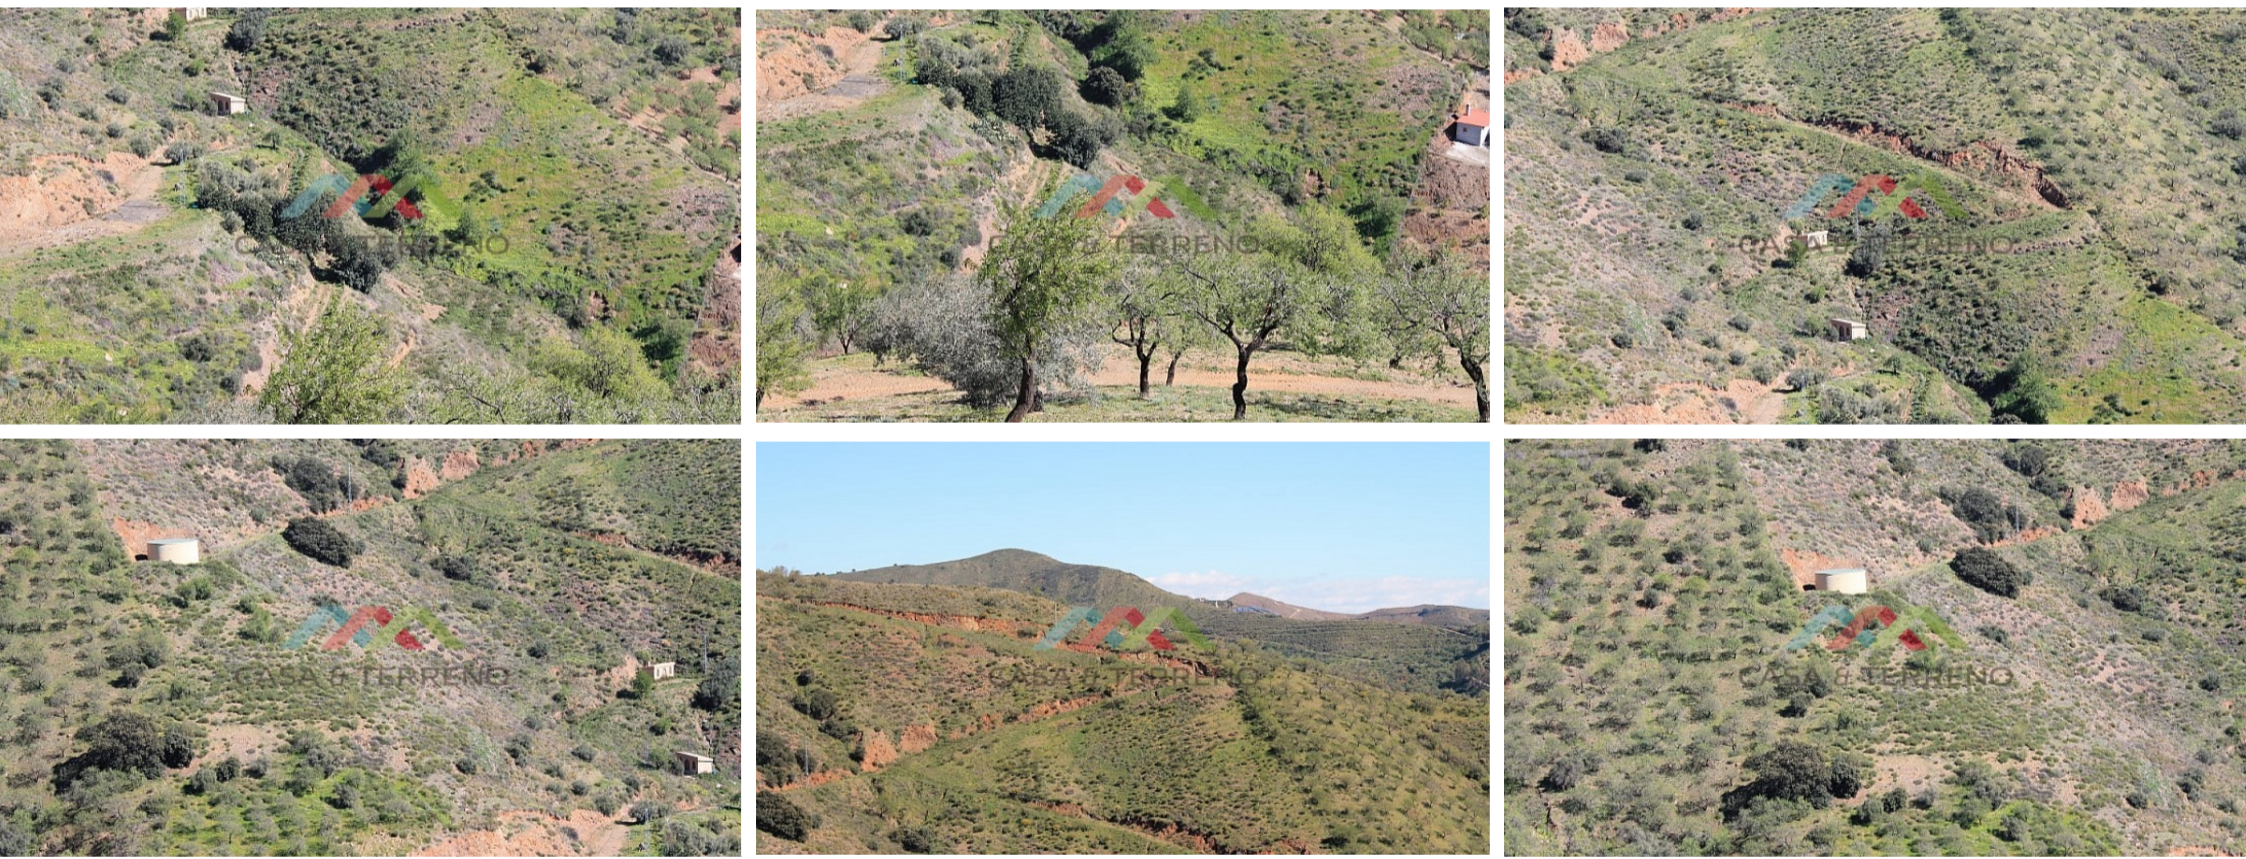

PROPERTY ID: CST-4864

Plot for sale in El Borge

€250,000

This nice farm has a total extension of 86.900 m2 and has two sheds from 42 m2 each, also boasts 300 mangos, 100 avocado and along the entrance lane about 100 trees of tangerines. The property also has 3 water drillings and a well with brook water, a deposit of 500,000 litres capacity, 100 horse-power transformer electrical and high-voltage line...