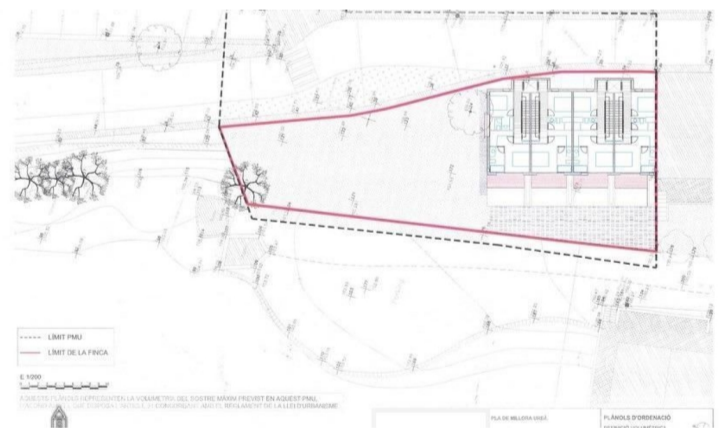

PROPERTY ID: DCB-BRA-D024-192/9445

Plot for sale in Palafrugell

€330,000

Plot at just 230 metres from the beach of Tamariu. There is the possibility to build 4 unfamiliar attached houses .Every house with 2 private parking space and with 160 m2 aprox. We have a project of construction with planes. It counts with a surface built of 540 m2. Surface plot:747 m2 Additional purchase fees: 10% tax + Notary fees + land...