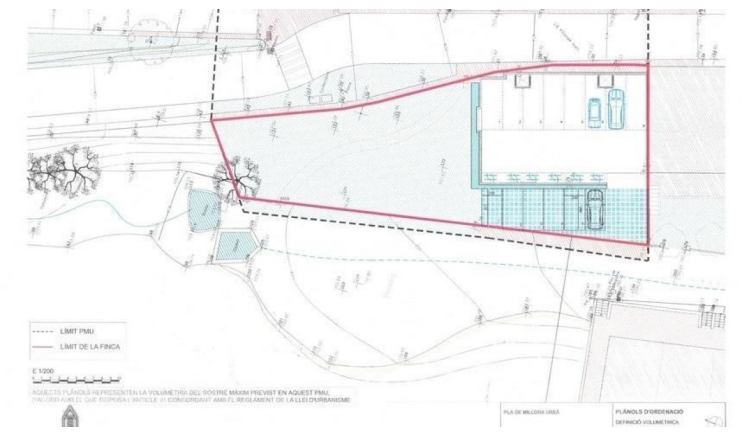

PROPERTY ID: DCB-BRA-D024-192/9445

Plot for sale in Palafrugell

€330,000

Plot at just 230 metres from the beach of Tamariu. There is the possibility to build 4 unfamiliar attached houses .Every house with 2 private parking space and with 160 m2 aprox. We have a project of construction with planes. It counts with a surface built of 540 m2. Surface plot:747 m2 Additional purchase fees: 10% tax + Notary fees + land...