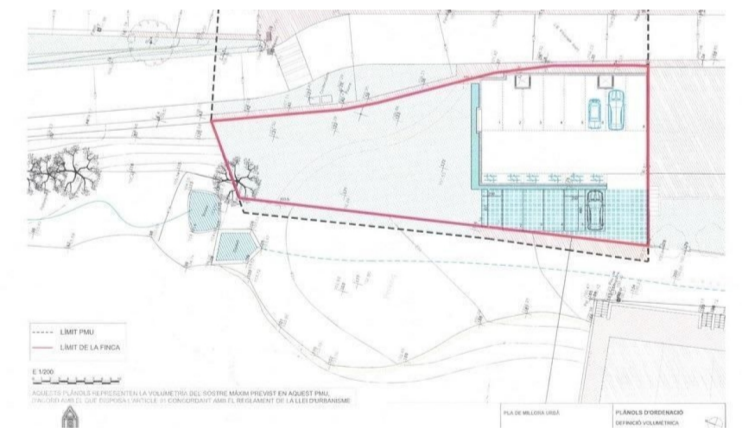

**PROPERTY ID: DCB-BRA-D024-192/9445**

## Plot for sale in Palafrugell

€330,000

Plot at just 230 metres from the beach of Tamariu. There is the possibility to build 4 unfamiliar attached houses .Every house with 2 private parking space and with 160 m2 aprox. We have a project of construction with planes. It counts with a surface built of 540 m2. Surface plot:747 m2  
Additional purchase fees: 10% tax + Notary fees + land...