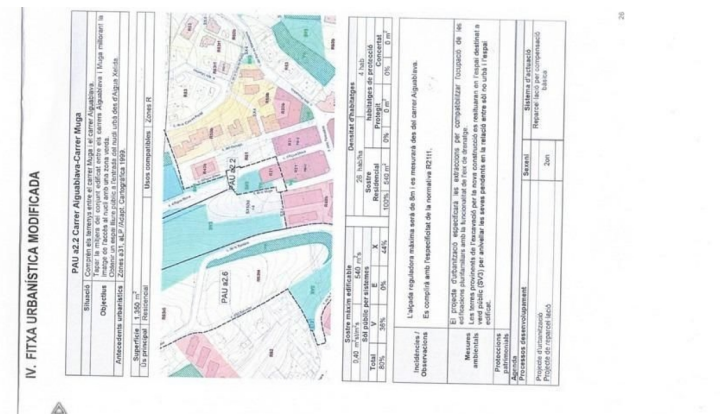

PROPERTY ID: DCB-BRA-D024-192/9445

Plot for sale in Palafrugell

€330,000

Plot at just 230 metres from the beach of Tamariu. There is the possibility to build 4 unfamiliar attached houses .Every house with 2 private parking space and with 160 m2 aprox. We have a project of construction with planes. It counts with a surface built of 540 m2. Surface plot:747 m2 Additional purchase fees: 10% tax + Notary fees + land...