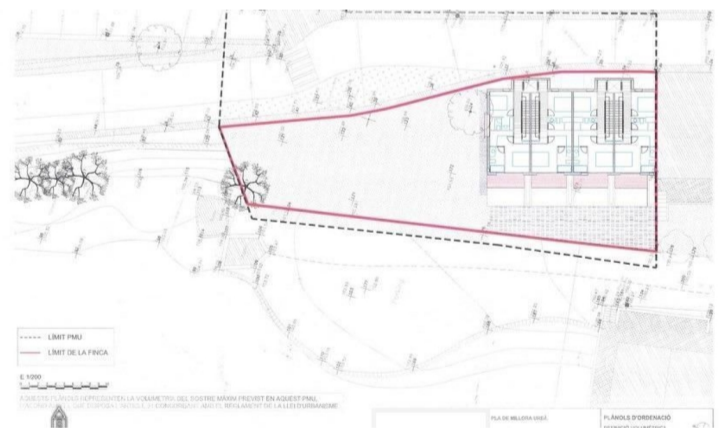

**PROPERTY ID: DCB-BRA-D024-192/9445**

## Plot for sale in Palafrugell

€330,000

Plot at just 230 metres from the beach of Tamariu. There is the possibility to build 4 unfamiliar attached houses .Every house with 2 private parking space and with 160 m2 aprox. We have a project of construction with planes. It counts with a surface built of 540 m2. Surface plot:747 m2  
Additional purchase fees: 10% tax + Notary fees + land...