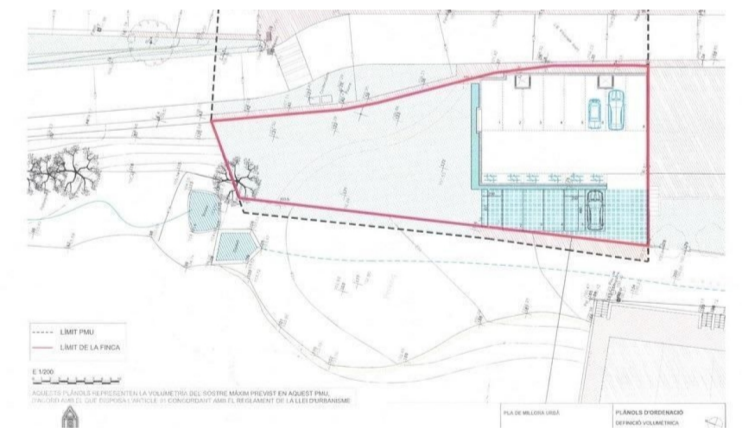

PROPERTY ID: DCB-BRA-D024-192/9445

Plot for sale in Palafrugell

€330,000

Plot at just 230 metres from the beach of Tamariu. There is the possibility to build 4 unfamiliar attached houses .Every house with 2 private parking space and with 160 m2 aprox. We have a project of construction with planes. It counts with a surface built of 540 m2. Surface plot:747 m2 Additional purchase fees: 10% tax + Notary fees + land...