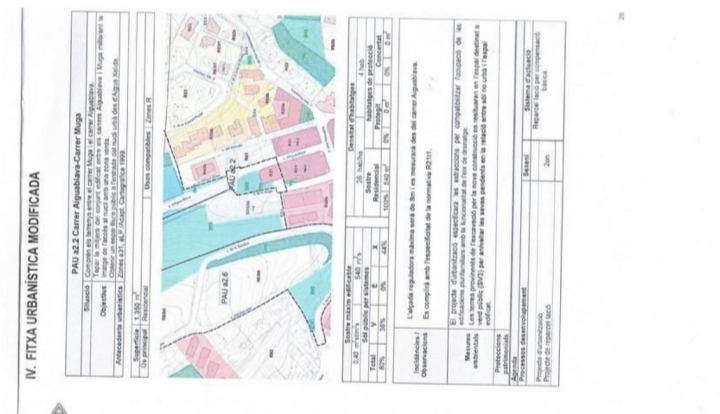

**PROPERTY ID: DCB-BRA-D024-192/9445**

## Plot for sale in Palafrugell

€330,000

Plot at just 230 metres from the beach of Tamariu. There is the possibility to build 4 unfamiliar attached houses .Every house with 2 private parking space and with 160 m2 aprox. We have a project of construction with planes. It counts with a surface built of 540 m2. Surface plot:747 m2  
Additional purchase fees: 10% tax + Notary fees + land...