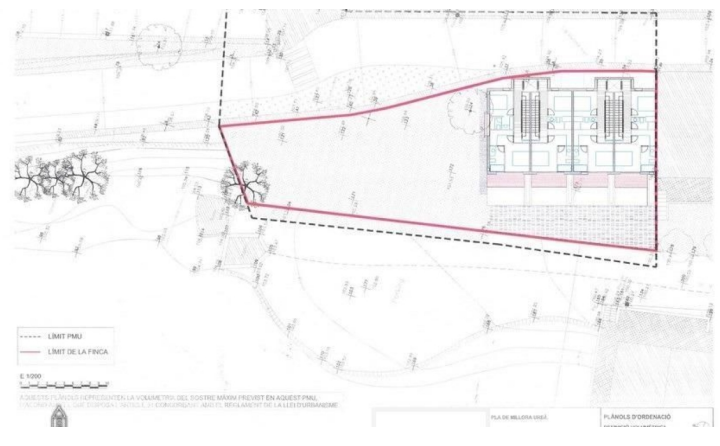

PROPERTY ID: DCB-BRA-D024-192/9445

Plot for sale in Palafrugell

€330,000

Plot at just 230 metres from the beach of Tamariu. There is the possibility to build 4 unfamiliar attached houses .Every house with 2 private parking space and with 160 m2 aprox. We have a project of construction with planes. It counts with a surface built of 540 m2. Surface plot:747 m2 Additional purchase fees: 10% tax + Notary fees + land...