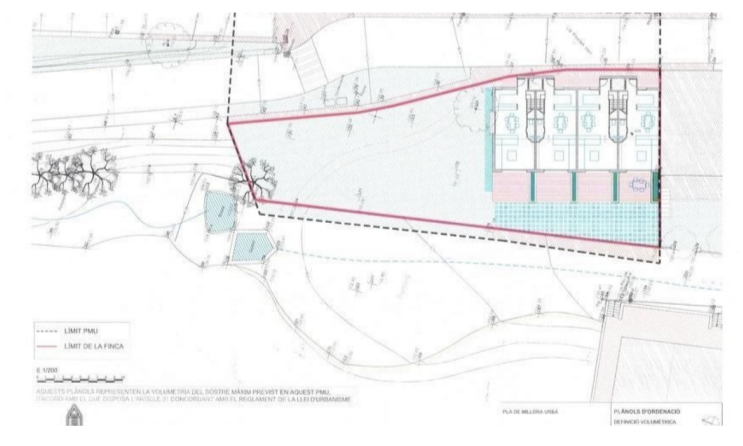

**PROPERTY ID: DCB-BRA-D024-192/9445**

## Plot for sale in Palafrugell

€330,000

Plot at just 230 metres from the beach of Tamariu. There is the possibility to build 4 unfamiliar attached houses .Every house with 2 private parking space and with 160 m2 aprox. We have a project of construction with planes. It counts with a surface built of 540 m2. Surface plot:747 m2  
Additional purchase fees: 10% tax + Notary fees + land...