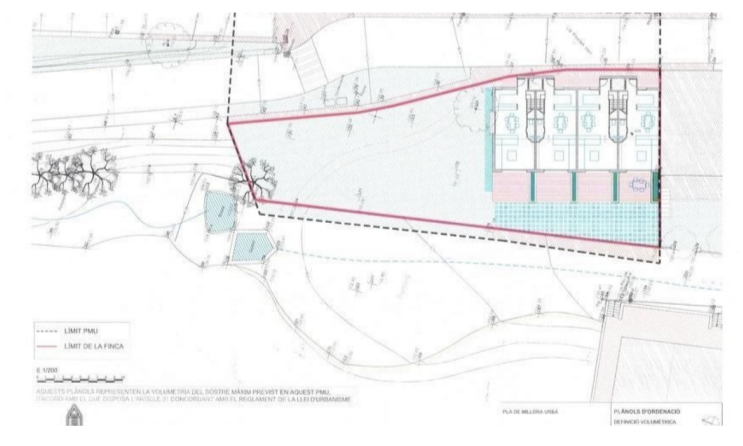

PROPERTY ID: DCB-BRA-D024-192/9445

Plot for sale in Palafrugell

€330,000

Plot at just 230 metres from the beach of Tamariu. There is the possibility to build 4 unfamiliar attached houses .Every house with 2 private parking space and with 160 m2 aprox. We have a project of construction with planes. It counts with a surface built of 540 m2. Surface plot:747 m2 Additional purchase fees: 10% tax + Notary fees + land...