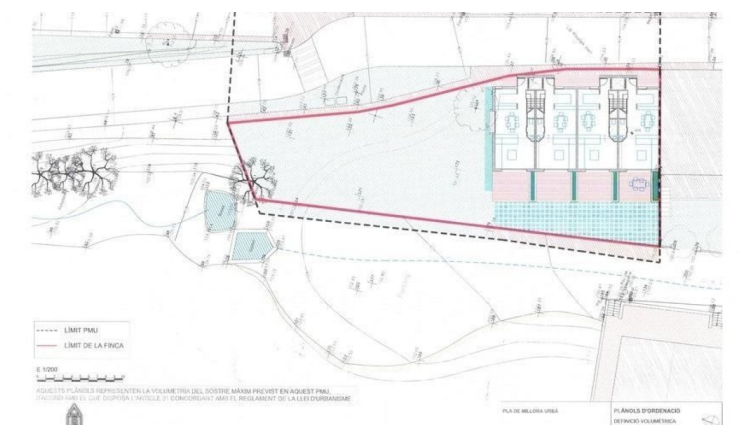

PROPERTY ID: DCB-BRA-D024-192/9445

Plot for sale in Palafrugell

€330,000

Plot at just 230 metres from the beach of Tamariu. There is the possibility to build 4 unfamiliar attached houses .Every house with 2 private parking space and with 160 m2 aprox. We have a project of construction with planes. It counts with a surface built of 540 m2. Surface plot:747 m2 Additional purchase fees: 10% tax + Notary fees + land...